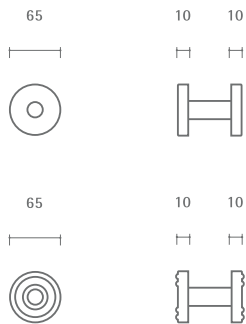

American Passage and Privacy Roses *Rosette America*

Material and finishes *Materiale e finitura*

Material: Solid forged brass *Ottone stampato a caldo*

Finishes: all (list at page 65) *Finiture: tutte (elenco p. 65)*

Dimensions *Dimensioni*

RO.PA.21
Yester Bronze
Bronzo Yester