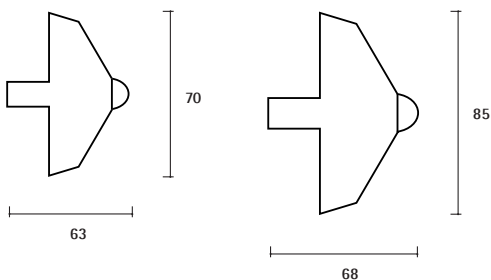

Dimensions *Dimensioni*

Accessories *Accessori*

Article numbers *Codici prodotto*

	P16.70.R7	fixed door knob mm 70 on R7 rose <i>pomolo fisso mm 70 su rosetta R7</i>
	P16.70.R8	fixed door knob mm 70 on R8 rose <i>pomolo fisso mm 70 su rosetta R8</i>
	P16.70.R9	fixed door knob mm 70 on R9 rose <i>pomolo fisso mm 70 su rosetta R9</i>
	P16.70.R15	fixed door knob mm 70 on R15 rose <i>pomolo fisso mm 70 su rosetta R15</i>
	P16.90.R7	fixed door knob mm 85 on R7 rose <i>pomolo fisso mm 85 su rosetta R7</i>
	P16.90.R8	fixed door knob mm 85 on R8 rose <i>pomolo fisso mm 85 su rosetta R8</i>
	P16.90.R9	fixed door knob mm 85 on R9 rose <i>pomolo fisso mm 85 su rosetta R9</i>
	P16.90.R15	fixed door knob mm 85 on R15 rose <i>pomolo fisso mm 85 su rosetta R15</i>

For ordering the escutcheons please refer to page 83
Per ordinare le bocchette vedere a pagina 83