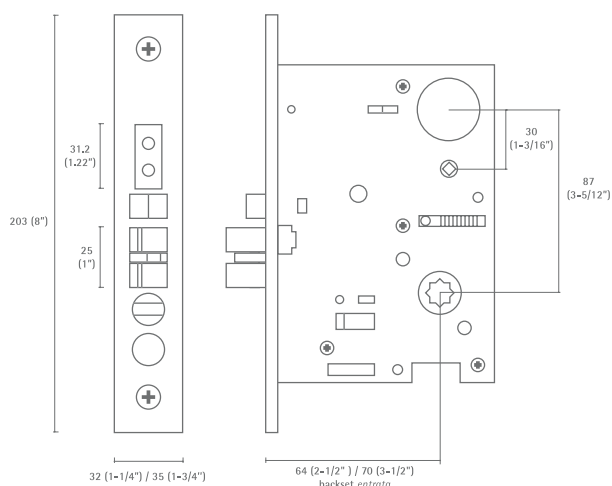

Dimensions *Dimensioni*