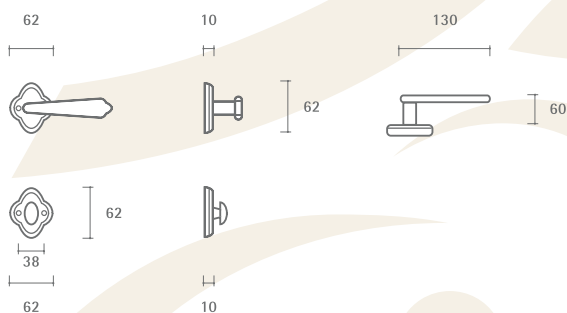

Lever-handle on rose and escutcheon with privacy set *Maniglia con rosetta e bocchetta bagno*

Material and finishes *Materiale e finitura*

Material: Solid forged brass *Ottone stampato a caldo*

Finishes: all (list at page 65) *Finiture: tutte (elenco p. 65)*

Patented Model *Modello Brevettato*

Decoration *Decorazione*

Dimensions *Dimensioni*

Product codes *Codici prodotto*

	finish <i>finitura</i>	square pin <i>quadro</i>	wc square pin <i>quadro wc</i>
MM3301.WC.	--	8	6
Privacy set escutcheon <i>Rosetta bagno</i>			
MM3306.WC.	--		6