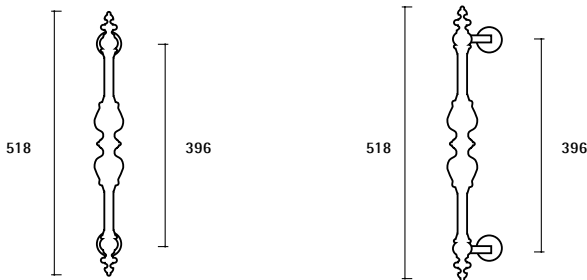

Material and finishes *Materiali e finitura*

Material: Solid forged brass / Sand cast *Ottone stampato a caldo / Fusione in conchiglia*

Finishes: all (list at page 89) *Finiture: tutte (elenco pag. 89)*

Dimensions *Dimensioni*

Article numbers *Codici prodotto*

MT118

pull handle with straight base
maniglione diritto

MT118Z

pull handle with offset base
maniglione spostato