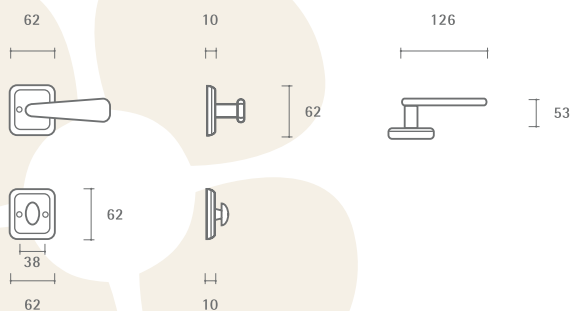

Dimensions *Dimensioni*

Product codes *Codici prodotto*

	finish <i>finitura</i>	square pin <i>quadro</i>	wc square pin <i>quadro wc</i>
MM3201.WC.	--	8	6
Privacy set escutcheon <i>Rosetta bagno</i>			
MM3206.WC.	--		6