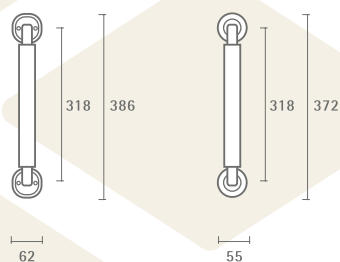

Dimensions *Dimensioni*