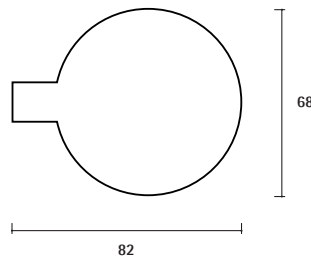

Dimensions *Dimensioni*

Accessories *Accessori*

Article numbers *Codici prodotto*

	P2.70.R7	fixed door knob on R7 rose <i>pomolo fisso su rosetta R7</i>
	P2.70.R8	fixed door knob on R8 rose <i>pomolo fisso su rosetta R8</i>
	P2.70.R9	fixed door knob on R9 rose <i>pomolo fisso su rosetta R9</i>
	P2.70.R15	fixed door knob on R15 rose <i>pomolo fisso su rosetta R15</i>
	P2.A50.RP	pair of turnable door knobs mm 50 without escutcheons <i>coppia pomoli girevoli mm 50 senza bocchette</i>

For ordering the escutcheons please refer to page 83
Per ordinare le bocchette vedere a pagina 83