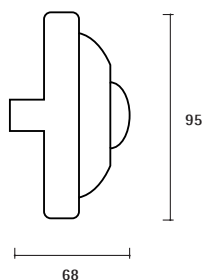

Material and finishes *Materiali e finitura*

Material: Solid forged brass / Sand cast *Ottone stampato a caldo / Fusione in conchiglia*

Finishes: all (list at page 89) *Finiture: tutte (elenco pag. 89)*

Dimensions *Dimensioni*

Accessories *Accessori*

Article numbers *Codici prodotto*

	P11.R7	fixed door knob on R7 rose <i>pomolo fisso su rosetta R7</i>
	P11.R8	fixed door knob on R8 rose <i>pomolo fisso su rosetta R8</i>
	P11.R9	fixed door knob on R9 rose <i>pomolo fisso su rosetta R9</i>
	P11.R15	fixed door knob on R15 rose <i>pomolo fisso su rosetta R15</i>

For ordering the escutcheons please refer to page 83
Per ordinare le bocchette vedere a pagina 83