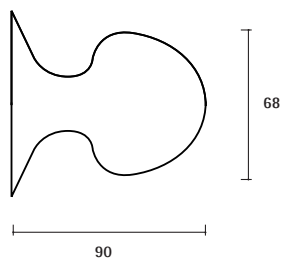

Dimensions *Dimensioni*

Article numbers *Codici prodotto*

P6.85.

fixed door knob
pomolo fisso

For ordering the escutcheons please refer to page 83
Per ordinare le bocchette vedere a pagina 83