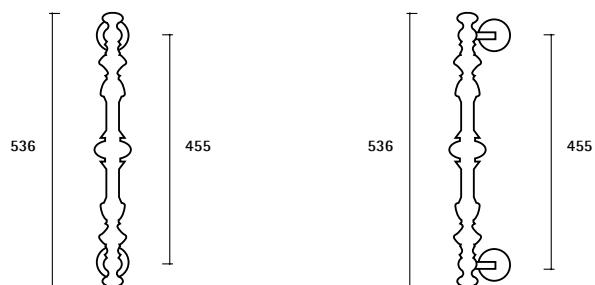

Dimensions *Dimensioni*

Article numbers *Codici prodotto*

MT251

pull handle with straight base
maniglione dritto

MT251Z

pull handle with offset base
maniglione spostato