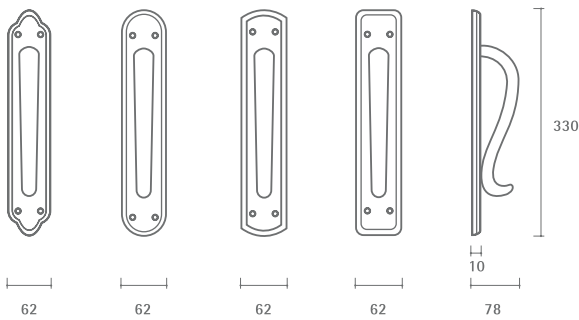

Vega Pull Handle on plate *Manettone Vega su placca*

Material and finishes *Materiale e finitura*

Material: Solid forged brass *Ottone stampato a caldo*

Finishes: all (list at page 65) *Finiture: tutte (elenco p. 65)*

Dimensions *Dimensioni*

Product codes *Codici prodotto*

	finish <i>finitura</i>	plate <i>placca</i>
MM3303.	--	Alkes
MM3103.	--	Akamar
MM3203.	--	Pherkad
MM3403.	--	Syrma