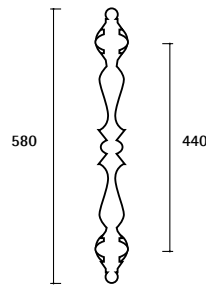

Dimensions *Dimensioni*

Accessories *Accessori*

Article numbers *Codici prodotto*

MT116.R5 pull handle with R5 base
maniglione con base R5

MT116.R8 pull handle with R8 base
maniglione con base R8

MT116.R9 pull handle with R9 base
maniglione con base R9

MT116.R15 pull handle with R15 base
maniglione con base R15