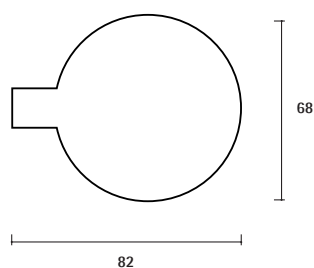

Finishes: all (list at page 89) *Finiture: tutte (elenco pag. 89)*

Dimensions *Dimensioni*

P4.70.R7.21
Yester bronze
Bronzo yester

Accessories *Accessori*

R15
Ø70 x 16 mm

R9
Ø90 x 21 mm

R8
Ø82 x 16 mm

R7
Ø80 x 7 mm