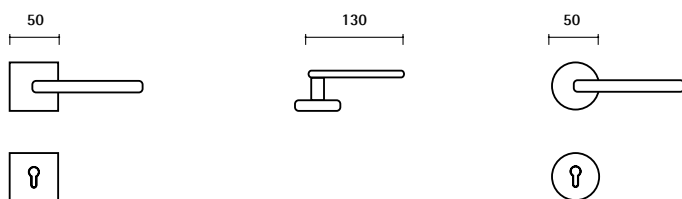

Material and finishes *Materiali e finitura*

Material: Solid forged brass *Ottone stampato a caldo*

Finishes: all (list at page 89) *Finiture: tutte (elenco pag. 89)*

Patented Model *Modello brevettato*

Dimensions *Dimensioni*