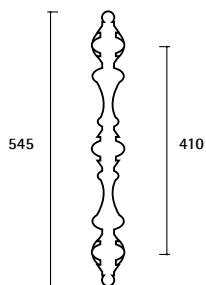

Dimensions *Dimensioni*

Accessories *Accessori*

R15
Ø70 x 16 mm

R9
Ø90 x 21 mm

R8
Ø82 x 16 mm

R5
Ø64 x 40 mm

Article numbers *Codici prodotto*

MT125.R5 pull handle with R5 base