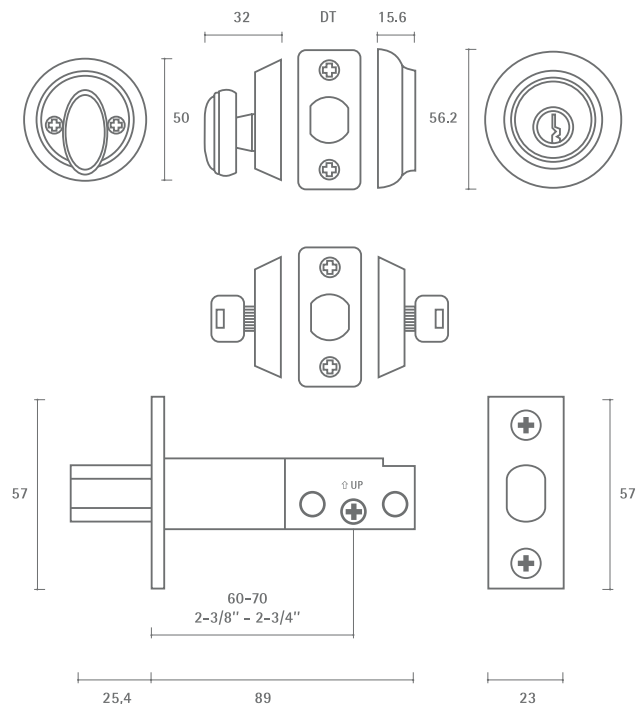

Dimensions *Dimensioni*