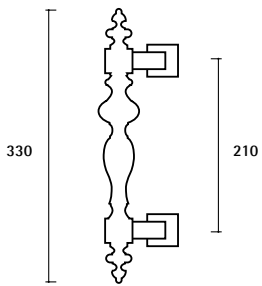

Material and finishes *Materiali e finitura*

Material: Solid forged brass / Sand cast *Ottone stampato a caldo / Fusione in conchiglia*

Finishes: all (list at page 89) *Finiture: tutte (elenco pag. 89)*

Dimensions *Dimensioni*

Article numbers *Codici prodotto*

MT143Z

pull handle with offset base
maniglione spostato