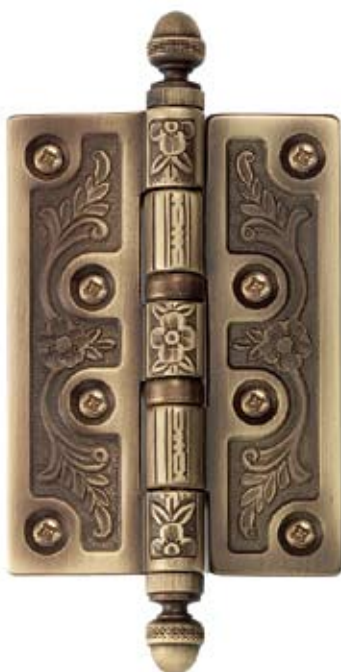

→ MC001-A.21
Yester bronze
Bronzo yester

→ MC002-A.21
Yester bronze
Bronzo yester

Material and finishes *Materiali e finitura*

Material: Solid forged brass / Sand cast *Ottone stampato a caldo / Fusione in conchiglia*

Finishes: all (list at page 89) *Finiture: tutte (elenco pag. 89)*

Patented Model *Modello brevettato*