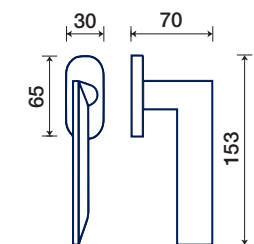

1580/32 DK

ZAMA / ZAMAK