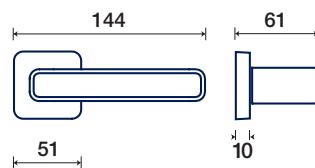

INNER

FINITURE DISPONIBILI / FINISHES AVAILABLE

QR rosetta / rosette

INNER METAL

CROMO LUCIDO
POLISHED CHROME

CROMO SATINATO
SATIN CHROME

FINITURE DISPONIBILI / FINISHES AVAILABLE

QR rosetta / rosette

INNER WOOD WENGÈ

CROMO LUCIDO
POLISHED CHROME

CROMO SATINATO
SATIN CHROME

QR rosetta / rosette

INNER WOOD ROVERE/OAK

CROMO LUCIDO
POLISHED CHROME

CROMO SATINATO
SATIN CHROME

QR rosetta / rosette

DK dry-keep

660/50 QR

660/32 DK

rosette - bocchette 10 mm
rosettes - escutcheon

ZAMA / ZAMAK