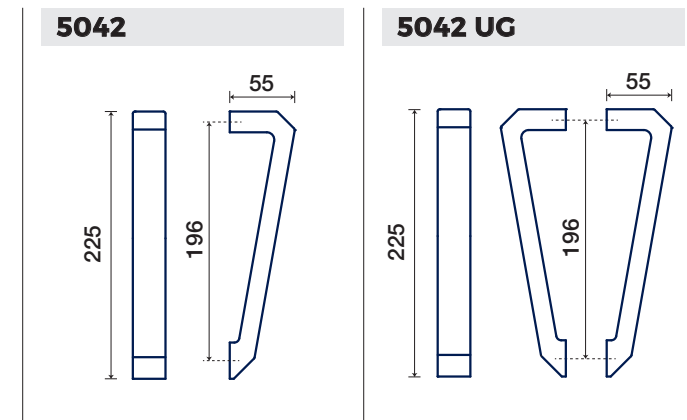

MANIGLIONI / PULL HANDLES

FINITURE DISPONIBILI / FINISHES AVAILABLE

- *INOXBRASS
- CROMO LUCIDO / POLISHED CHROME
- CROMO SATINATO / SATIN CHROME

OTTONE / BRASS

*PVD FINITURE GARANTITE / GUARANTEED FINISHES