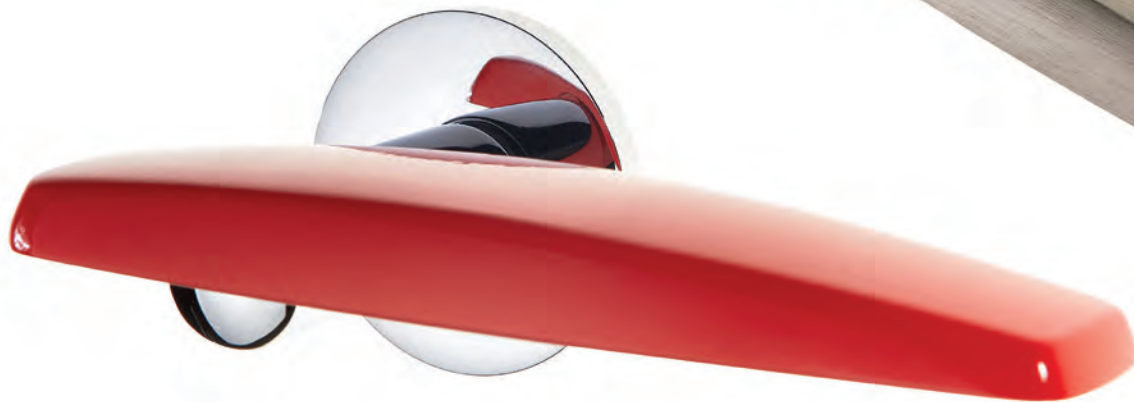

VERSIONI COLORATE / COLORED VERSIONS

ZAMA / ZAMAK