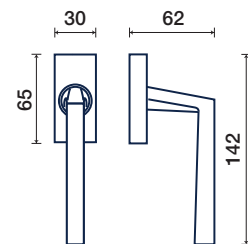

Q rosetta / rosette

DK dry-keep

860/51 Q

860/31 Q DK

rosette - bocchette 10 mm
rosettes - escutcheon

ZAMA / ZAMAK

SIGMA

archivio
FRASCIO 1978
arch.
Lorenzo Rosa
Fauzza