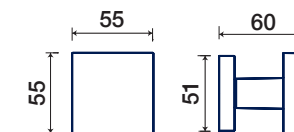

ZAMA / ZAMAK
OTTONE / BRASS

*PVD FINITURE GARANTITE / GUARANTEED FINISHES

755

POMOLO FISSO
55x55 mm
SINGLE FIXED KNOBS
55x55 mm

755/50 Q

FINITURE DISPONIBILI / FINISHES AVAILABLE

-  **CROMO LUCIDO**
POLISHED CHROME
-  **CROMO SATINATO**
SATIN CHROME
-  **NICKEL SATINATO**
SATIN NICKEL
-  **BIANCO**
WHITE
-  **NERO OPACO**
MATT BLACK
-  **BRONZO TREND**
BRONZE TREND
-  ***LONDON NIGHT LUCIDO**
*LONDON NIGHT POLISH.
-  ***LONDON NIGHT SATINATO**
*LONDON NIGHT SATIN
-  ***RED COPPER LUCIDO**
*RED COPPER POLISHED
-  ***RED COPPER SATINATO**
*RED COPPER SATIN
-  ***ANTRACITE**
-  **OTTONE SATINATO VERNIC.**
SATIN BRASS