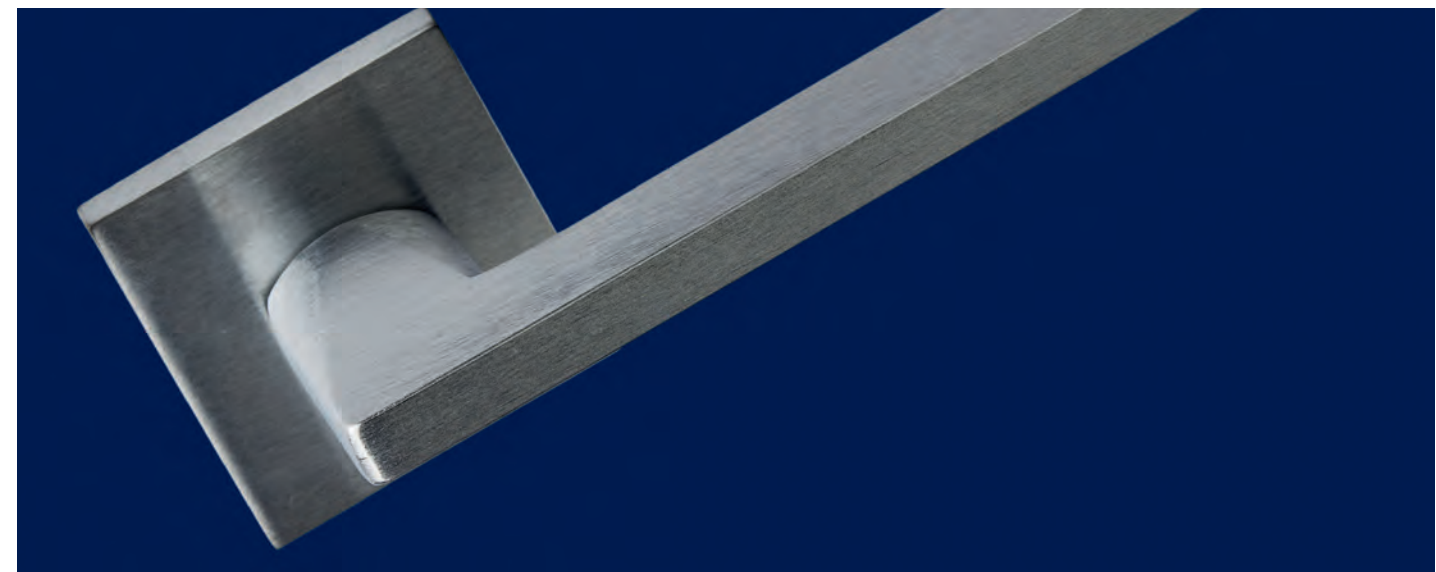

DK dry-keep

1310/50 Q

1310/32 Q DK

rosette - bocchette 10 mm
rosettes - escutcheon

ZAMA / ZAMAK

JOIN

GIACOMO GIUSTIZIERI
design

QT rosetta / rosette