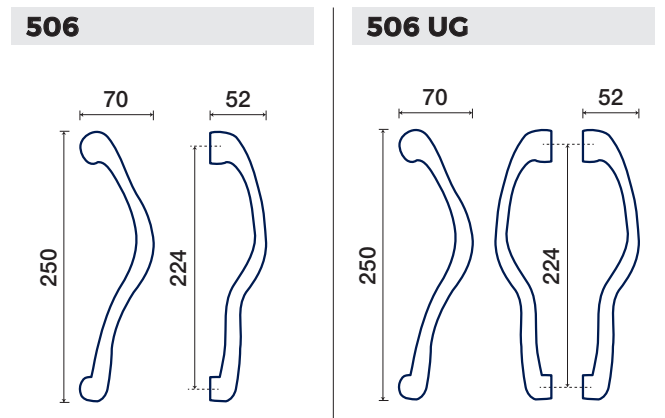

OTTONE / BRASS

*PVD FINITURE GARANTITE / GUARANTEED FINISHES

PAVONE

CONTRODESIGN
design

MANIGLIONI / PULL HANDLES

FINITURE DISPONIBILI / FINISHES AVAILABLE

- *INOXBRASS
- CROMO SATINATO
SATIN CHROME
- OTTONE LUCIDO VERNIC.
POLISHED BRASS
- *ANTRACITE