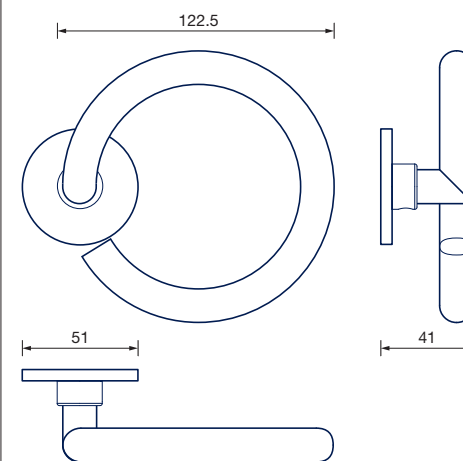

Why does a handle have to be horizontal?
This is where CIRCLE is born: neither ancient nor modern, it adapts to any door and any material.

CIRCLE

Frascio®

CIRCLE

MAURIZIO DURANTI
design

1260/50 RT

ACCIAIO / STAINLESS STEEL