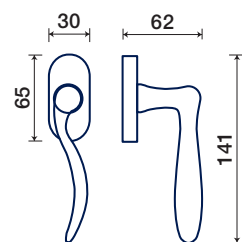

250/32 DK

rosette - bocchette 10 mm
rosettes - escutcheon

ZAMA / ZAMAK

*PVD FINITURE GARANTITE / GUARANTEED FINISHES