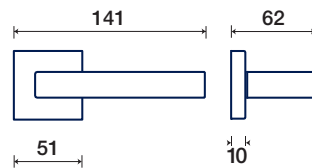

rosette - bocchette 10 mm
rosettes - escutcheon

ACCIAIO / STAINLESS STEEL

220/31 Q DK

BETA

FRASCIO
design

FINITURE DISPONIBILI / FINISHES AVAILABLE

Q rosetta / rosette

DK dry-keep