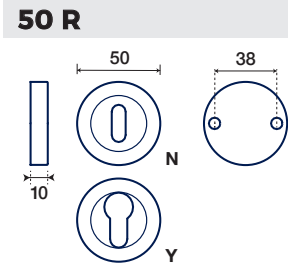

FINITURE DISPONIBILI / FINISHES AVAILABLE

*INOXBRASS	CROMO LUCIDO POLISHED CHROME	NERO OPACO MATT BLACK	ANTICATO
OTTONE LUCIDO VERNIC. POLISHED BRASS	CROMO SATINATO SATIN CHROME	BRONZO TREND BRONZE TREND	ANTICO OPACO MATT ANTIQUE BRASS
OTTONE SATINATO VERN. SATIN BRASS	NICKEL SATINATO SATIN NICKEL	BLACK IRON	

*PVD FINITURE GARANTITE / GUARANTEED FINISHES