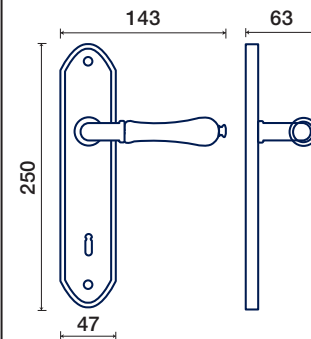

192/45

rosette - bocchette 10 mm
rosettes - escutcheon

DK dry-keep

192/32 S DK

placca / plaques

192/P 90

OTTONE - CERAMICA / BRASS - CERAMIC

STAR