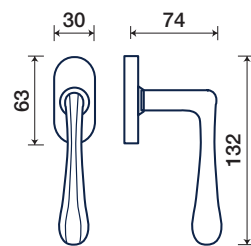

R rosetta / rosette

146/50 R

rosette - bocchette 10 mm
rosettes - escutcheon

DK dry-keep

146/32 DK

placca / plaques

146/P 90

placca / plaques