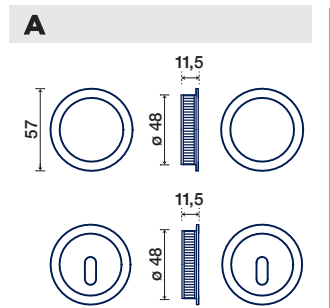

**SENZA SERRATURA,
SENZA MANIGLIETTA DI
TRASCINAMENTO**
SLIDING DOOR HANDLE
BLIND OR KEY HOLE,
WITHOUT LOCK AND
FINGER PULL