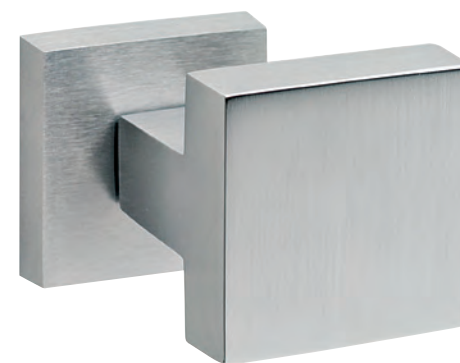

755

POMOLO FISSO
55x55 mm
SINGLE FIXED KNOBS
55x55 mm

755/50 Q

FINITURE DISPONIBILI / FINISHES AVAILABLE

- **CROMO LUCIDO**
  POLISHED CHROME
- **CROMO SATINATO**
  SATIN CHROME
- **NICKEL SATINATO**
  SATIN NICKEL
- **BIANCO**
  WHITE
- **NERO OPACO**
  MATT BLACK
- **BRONZO TREND**
  BRONZE TREND
- ***LONDON NIGHT LUCIDO**
  *LONDON NIGHT POLISH.
- ***LONDON NIGHT SATINATO**
  *LONDON NIGHT SATIN
- ***RED COPPER LUCIDO**
  *RED COPPER POLISHED
- ***RED COPPER SATINATO**
  *RED COPPER SATIN
- ***ANTRACITE**
- **OTTONE SATINATO VERNIC.**
  SATIN BRASS

OTTONE / BRASS

*PVD FINITURE GARANTITE / GUARANTEED FINISHES