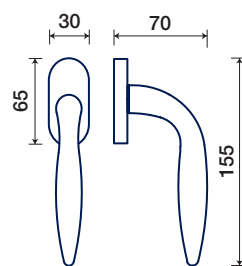

SOFT

FINITURE DISPONIBILI / FINISHES AVAILABLE

45 rosetta / rosette

*INOXBRASS

*INOXCHROME

CROMO LUCIDO
POLISHED CHROME

CROMO SATINATO
SATIN CHROME

NERO OPACO
MATT BLACK

50 I rosetta / rosette

*INOXBRASS

*INOXCHROME

CROMO SATINATO
SATIN CHROME

ANTICO OPACO
MATT ANTIQUE BRASS

NERO OPACO
MATT BLACK

45 rosetta / rosette

50 I rosetta / rosette

DK dry-keep

placca / plaques

400/45

400/50 I

400/32 S DK

400/P 23

ZAMA / ZAMAK

*PVD FINITURE GARANTITE / GUARANTEED FINISHES