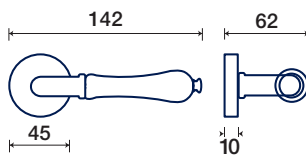

MIMOSA

FRASCIO
design

FINITURE DISPONIBILI / FINISHES AVAILABLE

rosetta / rosette

CERAMICA BIANCA / OTTONE LUCIDO VERNICIATO
WHITE CERAMIC / POLISHED BRASS

rosetta / rosette

192/45

rosette - bocchette 10 mm
rosettes - escutcheon

DK dry-keep

192/32 S DK

placca / plaques

192/P 90

OTTONE - CERAMICA / BRASS - CERAMIC