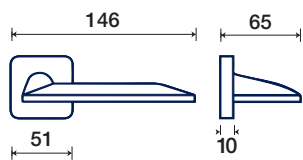

SHARP

FINITURE DISPONIBILI / FINISHES AVAILABLE

QR rosetta / rosette

CROMO LUCIDO
POLISHED CHROME

CROMO SATINATO
SATIN CHROME

NERO OPACO
MATT BLACK

QR rosetta / rosette

1580/50 QR

rosette - bocchette 10 mm
rosettes - escutcheon

DK dry-keep

1580/32 DK

ZAMA / ZAMAK