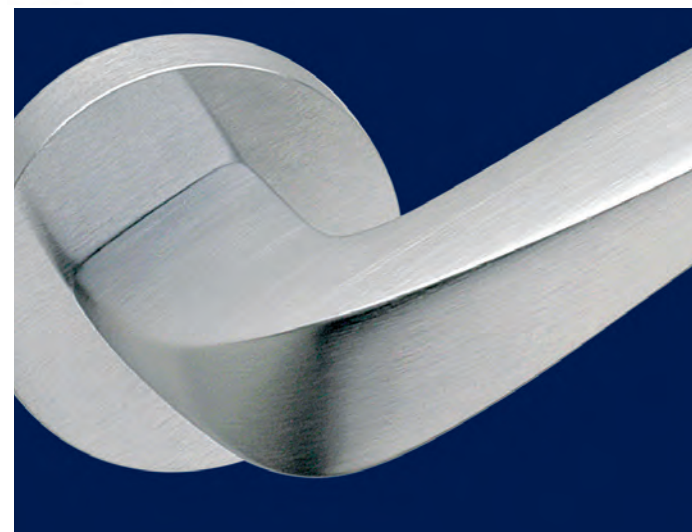

ZAMA / ZAMAK

*PVD FINITURE GARANTITE / GUARANTEED FINISHES

ARIA

BRIAN SIRONI
design

FINITURE DISPONIBILI / FINISHES AVAILABLE

rosetta / rosette

710/50 I

rosette - bocchette 10 mm
rosettes - escutcheon