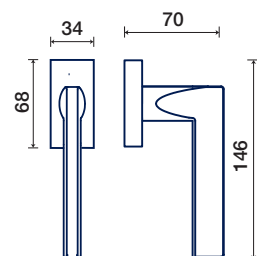

1310/32 Q DK

rosette - bocchette 10 mm
rosettes - escutcheon

ZAMA / ZAMAK