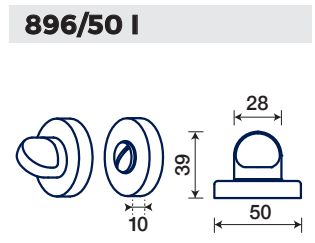

FINITURE DISPONIBILI / FINISHES AVAILABLE

- *INOXBRASS
- CROMO LUCIDO
  POLISHED CHROME
- OTTONE LUCIDO VERNIC.
  POLISHED BRASS
- CROMO SATINATO
  SATIN CHROME
- NICKEL SATINATO
  SATIN NICKEL
- NERO OPACO
  MATT BLACK
- BRONZO TREND
  BRONZE TREND
- ANTICO OPACO
  MATT ANTIQUE BRASS
- BIANCO
  WHITE

*PVD FINITURE GARANTITE / GUARANTEED FINISHES