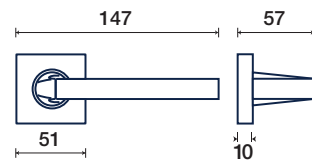

Q rosetta / rosette

DK dry-keep

860/51 Q

860/31 Q DK

rosette - bocchette 10 mm
rosettes - escutcheon

ZAMA / ZAMAK

SIGMA

archivio
FRASCIO 1978
arch.
Lorenzo Rosa
Fauzza