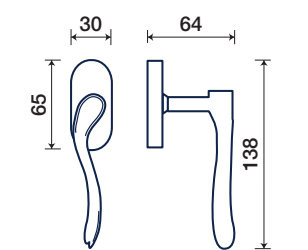

R rosetta / rosette

110/50 R

rosette - bocchette 10 mm
rosettes - escutcheon

DK dry-keep

110/32 DK

placca / plaques

110/P 90

maniglione / pull handle