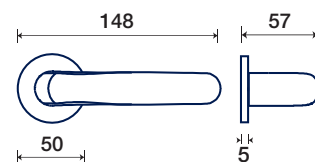

RT rosetta / rosette

DK dry-keep

1220/50 RT

1220/32 DK

rosette - bocchette 5 mm
rosettes - escutcheon

ZAMA / ZAMAK

*PVD FINITURE GARANTITE / GUARANTEED FINISHES

EASY