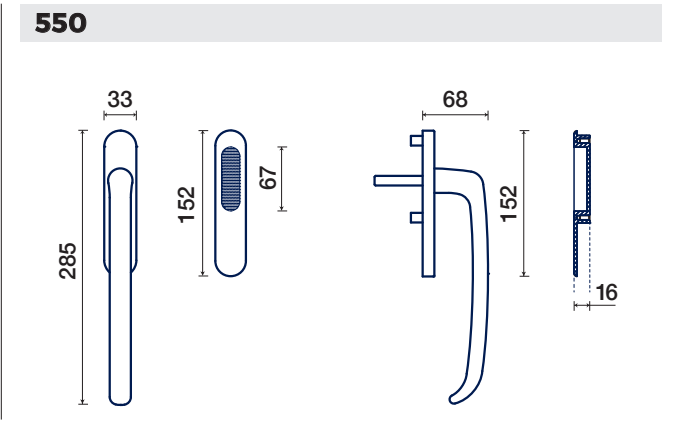

ALZANTE SCORREVOLE OVALE
PULL-UP HANDLE FOR SLIDING DOOR

FINITURE DISPONIBILI / FINISHES AVAILABLE

- *INOXBRASS
- CROMO SATINATO
  SATIN CHROME
- *ANTRACITE
- NERO OPACO
  MATT BLACK
- *LONDON NIGHT LUCIDO
  *LONDON NIGHT POLISH.
- *LONDON NIGHT SATINATO
  *LONDON NIGHT SATIN
- *RED COPPER LUCIDO
  *RED COPPER POLISHED
- *RED COPPER SATINATO
  *RED COPPER SATIN

OTTONE / BRASS
*PVD FINITURE GARANTITE / GUARANTEED FINISHES