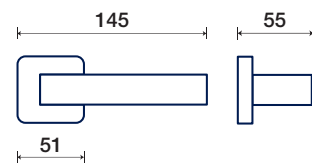

ICE

FRASCIO
design

ICE PLUS

FRASCIO
design

FINITURE DISPONIBILI / FINISHES AVAILABLE

QR rosetta / rosette

DK dry-keep

QR rosetta / rosette

CROMO LUCIDO
POLISHED CHROME

NERO OPACO
MATT BLACK

CROMO SATINATO
SATIN CHROME

OTTONE SATINATO VERNICIATO
SATIN BRASS

BRONZO TREND
BRONZE TREND

1540/50 QR

rosette - bocchette 10 mm
rosettes - escutcheon

1540/31 Q DK

ZAMA / ZAMAK

FINITURE DISPONIBILI / FINISHES AVAILABLE

QR rosetta / rosette

DK dry-keep

QR rosetta / rosette

CROMO LUCIDO - CROMO SATINATO
POLISHED CHROME - SATIN CHROME

1550/50 QR

rosette - bocchette 10 mm
rosettes - escutcheon

ZAMA / ZAMAK

1550/31 Q DK