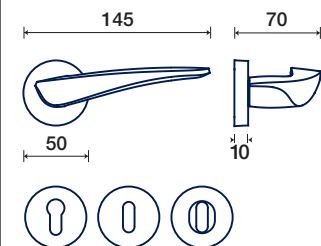

ZAMA / ZAMAK

*PVD FINITURE GARANTITE / GUARANTEED FINISHES

ARIA

BRIAN SIRONI
design

FINITURE DISPONIBILI / FINISHES AVAILABLE

rosetta / rosette

710/50 I

rosette - bocchette 10 mm
rosettes - escutcheon