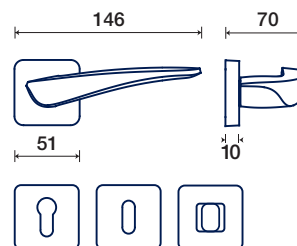

rosette - bocchette 10 mm
rosettes - escutcheon

OTTONE / BRASS

DK dry-keep

710/32 DK

FILOO

CDGL design

FINITURE DISPONIBILI / FINISHES AVAILABLE

RT rosetta / rosette