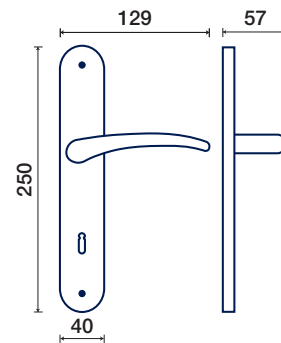

I rosetta / rosette

403/50 I

rosette - bocchette 10 mm
rosettes - escutcheon

DK dry-keep

403/32 DK

placca / plaques

403/P 23

OTTONE / BRASS