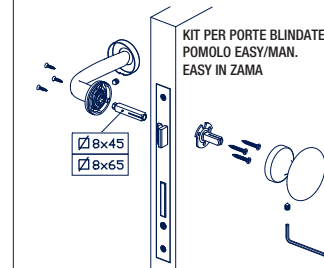

KIT FOR SECURITY DOOR

EASY