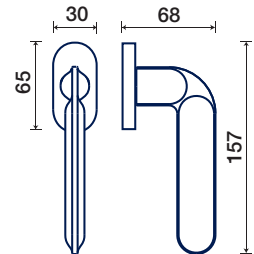

1200/32 DK

rosette - bocchette 5 mm
rosettes - escutcheon

ZAMA / ZAMAK

*PVD FINITURE GARANTITE / GUARANTEED FINISHES