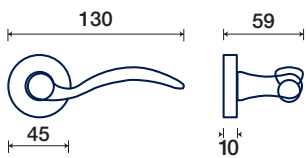

BUTTERFLY

FINITURE DISPONIBILI / FINISHES AVAILABLE

R rosetta / rosette

CROMO SATINATO
SATIN CHROME

*INOXBRASS

rosetta / rosette

DK dry-keep

250/45

250/32 DK

rosette - bocchette 10 mm
rosettes - escutcheon

ZAMA / ZAMAK

*PVD FINITURE GARANTITE / GUARANTEED FINISHES