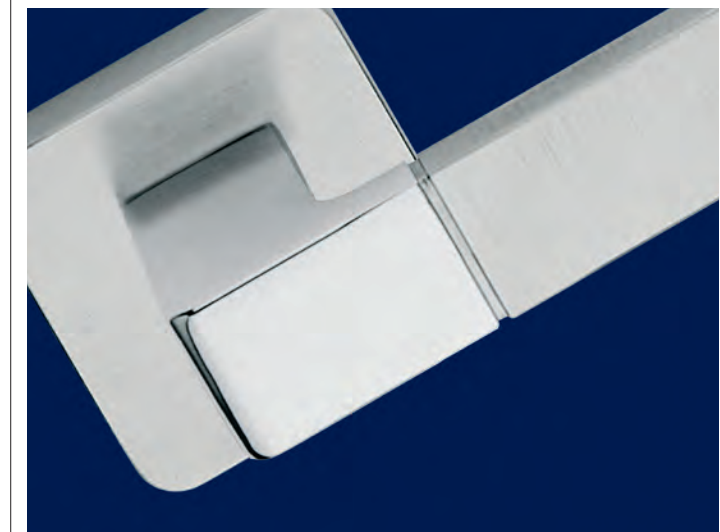

1550/31 Q DK