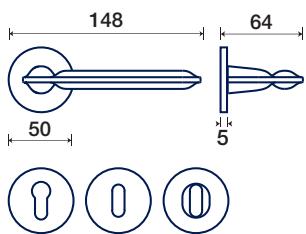

BUMP

FINITURE DISPONIBILI / FINISHES AVAILABLE

RT rosetta / rosette

CROMO LUCIDO
POLISHED CHROME

CROMO SATINATO
SATIN CHROME

BRONZO TREND
BRONZE TREND

*ANTRACITE

RT rosetta / rosette

DK dry-keep

1200/50 RT

1200/32 DK

rosette - bocchette 5 mm
rosettes - escutcheon

ZAMA / ZAMAK

*PVD FINITURE GARANTITE / GUARANTEED FINISHES