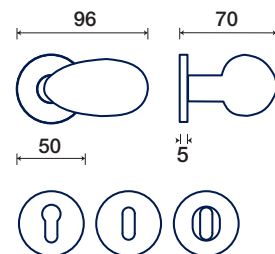

DK dry-keep

796/50 I

rosette - bocchette 10 mm
rosettes - escutcheon

796/50 RT

rosette - bocchette 5 mm
rosettes - escutcheon

796/32 DK

OTTONE / BRASS

*PVD FINITURE GARANTITE / GUARANTEED FINISHES