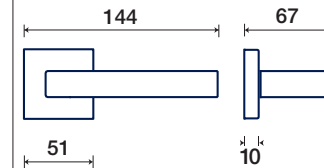

ALFA

FRASCIO
design

FINITURE DISPONIBILI / FINISHES AVAILABLE

Q rosetta / rosette

DK dry-keep

Q rosetta / rosette

ACCIAIO SATINATO
SATIN STAINLESS STEEL

220/51 Q

rosette - bocchette 10 mm
rosettes - escutcheon

ACCIAIO / STAINLESS STEEL

220/31 Q DK

BETA

FRASCIO
design

FINITURE DISPONIBILI / FINISHES AVAILABLE

Q rosetta / rosette

DK dry-keep

Q rosetta / rosette

ACCIAIO SATINATO
SATIN STAINLESS STEEL

230/51 Q

rosette - bocchette 10 mm
rosettes - escutcheon

ACCIAIO / STAINLESS STEEL

230/31 Q DK