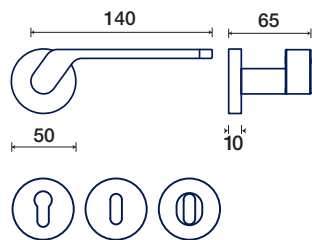

SIGMA

archivio
FRASCIO 1978
arch.
Lorenzo Rosa
Fauzza

I rosetta / rosette

744/50 I

rosette - bocchette 10 mm
rosettes - escutcheon

DK dry-keep

744/32 DK

ZAMA / ZAMAK

FINITURE DISPONIBILI / FINISHES AVAILABLE

I rosetta / rosette

CROMO LUCIDO
POLISH CHROME

CROMO SATINATO
SATIN CHROME

OTTONE SATINATO VERNICIATO
SATIN BRASS

NICKEL SATINATO VERNICIATO
SATIN NICKEL

NERO OPACO
MATT BLACK

BRONZO TREND
BRONZE TREND

ANTICO OPACO
MATT ANTIQUE BRASS