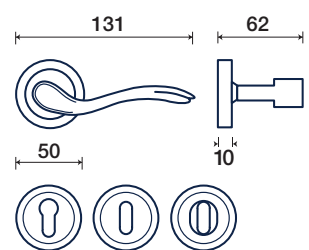

R rosetta / rosette

110/50 R

rosette - bocchette 10 mm
rosettes - escutcheon

DK dry-keep

110/32 DK

placca / plaques

110/P 90

maniglione / pull handle