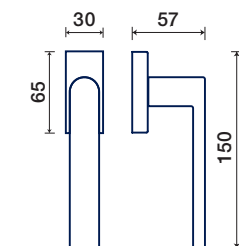

ATON

FRASCIO
design

ATON Q

FRASCIO
design

FINITURE DISPONIBILI / FINISHES AVAILABLE

I rosetta / rosette

DK dry-keep

I rosetta / rosette

CROMO LUCIDO
POLISHED CHROME

CROMO SATINATO
SATIN CHROME

930/50 I

rosette - bocchette 10 mm
rosettes - escutcheon

ZAMA / ZAMAK

930/32 DK

FINITURE DISPONIBILI / FINISHES AVAILABLE

Q rosetta / rosette

DK dry-keep

Q rosetta / rosette

CROMO LUCIDO
POLISHED CHROME

CROMO SATINATO
SATIN CHROME

930/51 Q

rosette - bocchette 10 mm
rosettes - escutcheon

ZAMA / ZAMAK

930/31 Q DK