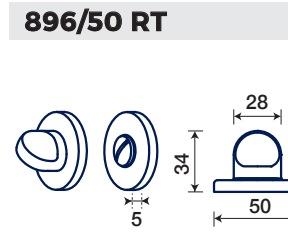

FINITURE DISPONIBILI / FINISHES AVAILABLE

*INOXBRASS	NICKEL SATINATO SATIN NICKEL	BRONZO TREND BRONZE TREND	NERO OPACO MATT BLACK
CROMO LUCIDO POLISHED CHROME	*LONDON NIGHT LUCIDO *LONDON NIGHT POLISH.	*RED COPPER LUCIDO *RED COPPER POLISHED	*ANTRACITE
CROMO SATINATO SATIN CHROME	*LONDON NIGHT SATINATO *LONDON NIGHT SATIN	*RED COPPER SATINATO *RED COPPER SATIN	

*PVD FINITURE GARANTITE / GUARANTEED FINISHES