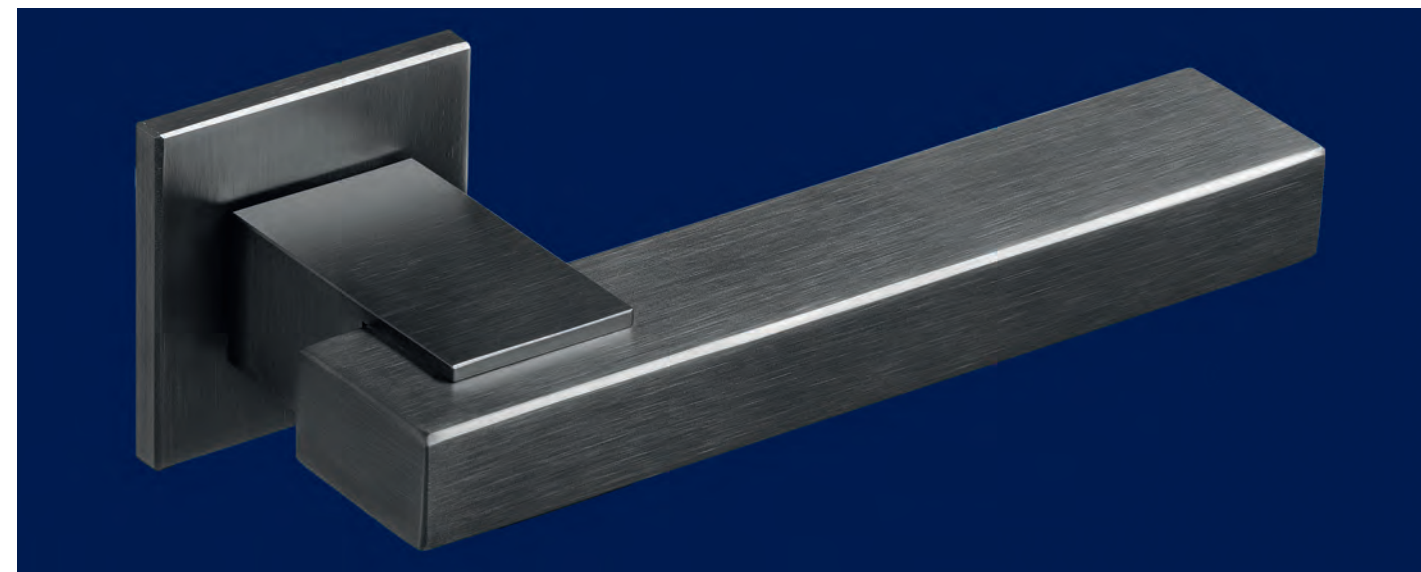

SWEEP

ROBERTO SEMPRINI
design

FINITURE DISPONIBILI / FINISHES AVAILABLE

Q rosetta / rosette

CROMO LUCIDO
POLISHED CHROME

CROMO SATINATO
SATIN CHROME

QT rosetta / rosette

*ANTRACITE