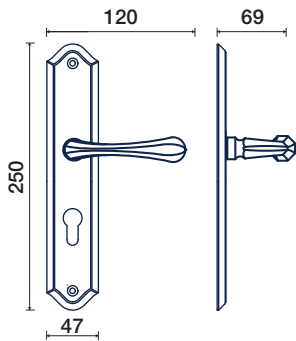

R rosetta / rosette

146/50 R

rosette - bocchette 10 mm
rosettes - escutcheon

DK dry-keep

146/32 DK

placca / plaques

146/P 90

placca / plaques