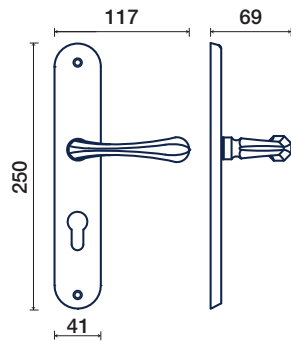

STAR

rosette - bocchette 10 mm
rosettes - escutcheon

146/P 23

OTTONE / BRASS

FINITURE DISPONIBILI / FINISHES AVAILABLE

R rosetta / rosette

OTTONE LUCIDO VERNICIATO
POLISHED BRASS

ANTICATO

BLACK IRON

vedi pag. 158
see page

FINITURE DISPONIBILI / FINISHES AVAILABLE

P 90 placca / plaques

BLACK IRON

ANTICATO

OTTONE LUCIDO VERNICIATO
POLISHED BRASS