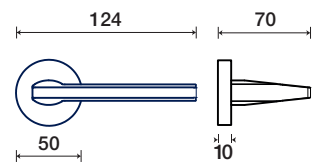

DK dry-keep

1310/50 I