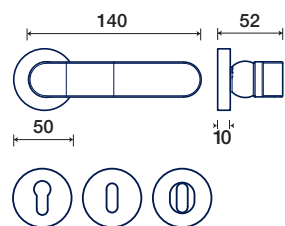

DROP

DROP Q

FINITURE DISPONIBILI / FINISHES AVAILABLE

I rosetta / rosette

1270/50 I

rosette - bocchette 10 mm
rosettes - escutcheon

ZAMA / ZAMAK

DK dry-keep

1270/32 DK

I rosetta / rosette

CROMO SATINATO
SATIN CHROME

NERO OPACO
MATT BLACK

BIANCO OPACO
OPAQUE WHITE

FINITURE DISPONIBILI / FINISHES AVAILABLE

Q rosetta / rosette

1270/50 Q

rosette - bocchette 10 mm
rosettes - escutcheon

ZAMA / ZAMAK

DK dry-keep

1270/32 Q DK

Q rosetta / rosette

CROMO SATINATO
SATIN CHROME

NERO OPACO
MATT BLACK

BIANCO OPACO
OPAQUE WHITE