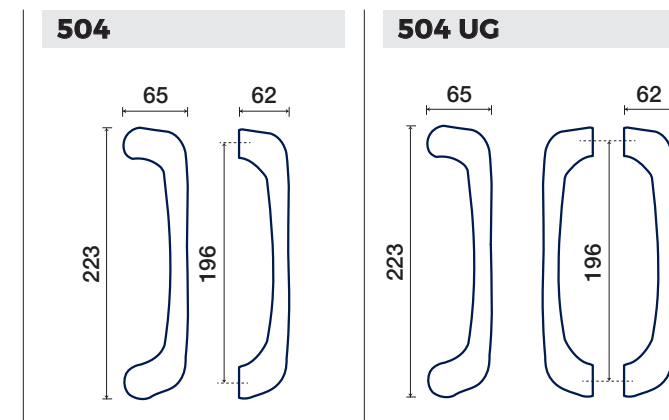

FINITURE DISPONIBILI / FINISHES AVAILABLE

- *INOXBRASS
- CROMO LUCIDO
POLISHED CHROME
- CROMO SATINATO
SATIN CHROME

FENICE

MARCELLO ZILIANI
design

MANIGLIONI / PULL HANDLES

FINITURE DISPONIBILI / FINISHES AVAILABLE