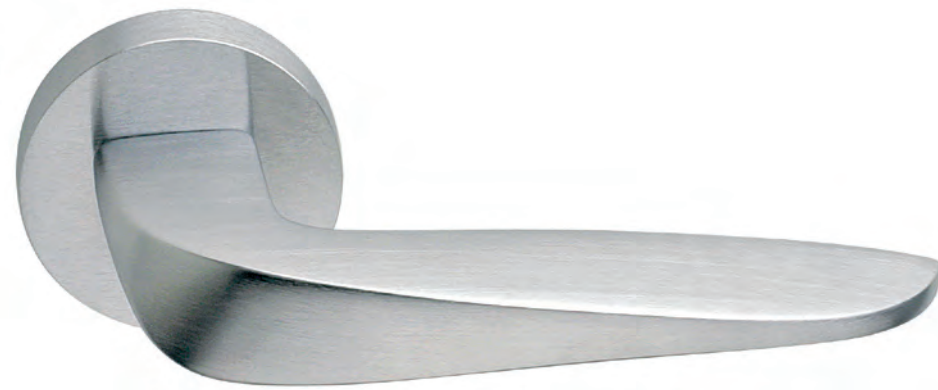

ZAMA / ZAMAK

*PVD FINITURE GARANTITE / GUARANTEED FINISHES

ARIA

BRIAN SIRONI
design

FINITURE DISPONIBILI / FINISHES AVAILABLE

rosetta / rosette

710/50 I

rosette - bocchette 10 mm
rosettes - escutcheon