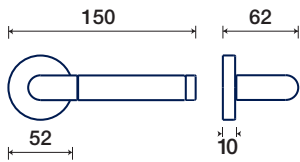

LOFT PLUS

FINITURE DISPONIBILI / FINISHES AVAILABLE

K rosetta / rosette

DK dry-keep

K rosetta / rosette

ACCIAIO BICOLORE
BICOLOUR STAINLESS STEEL

5750/K 52

rosette - bocchette 10 mm
rosettes - escutcheon

5750/32 DK

maniglione / pull handle

vedi pag. 151
see page

ACCIAIO / STAINLESS STEEL

LOFT PLUS Q

FINITURE DISPONIBILI / FINISHES AVAILABLE

Q rosetta / rosette

DK dry-keep

Q rosetta / rosette

ACCIAIO BICOLORE
BICOLOUR STAINLESS STEEL

5750/51 Q

rosette - bocchette 10 mm
rosettes - escutcheon

5750/31 Q DK

ACCIAIO / STAINLESS STEEL