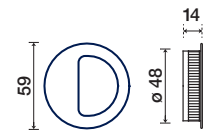

AA

FINITURE DISPONIBILI / FINISHES AVAILABLE

- OTTONE LUCIDO VERNIC. POLISHED BRASS
- CROMO LUCIDO POLISHED CHROME
- CROMO SATINATO SATIN CHROME
- NERO OPACO MATT BLACK