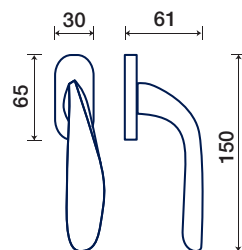

LEAF

FINITURE DISPONIBILI / FINISHES AVAILABLE

I rosetta / rosette

CROMO LUCIDO
POLISHED CHROME

CROMO SATINATO
SATIN CHROME

ANTICO OPACO
MATT ANTIQUE BRASS

RT rosetta / rosette

*ANTRACITE

I rosetta / rosette

RT rosetta / rosette

DK dry-keep

1520/50 I

rosette - bocchette 10 mm
rosettes - escutcheon

1520/50 RT

rosette - bocchette 5 mm
rosettes - escutcheon

1520/32 DK

ZAMA / ZAMAK

*PVD FINITURE GARANTITE / GUARANTEED FINISHES