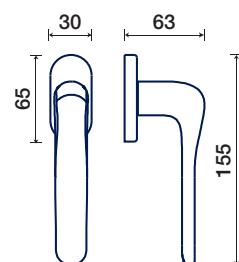

RT rosetta / rosette

DK dry-keep

1220/50 RT

1220/32 DK

rosette - bocchette 5 mm
rosettes - escutcheon

ZAMA / ZAMAK

*PVD FINITURE GARANTITE / GUARANTEED FINISHES

EASY