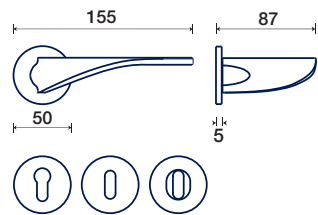

NICKEL SATINATO
SATIN NICKEL

*ANTRACITE

RT rosetta / rosette

DK dry-keep

1210/50 RT

1210/32 DK

rosette - bocchette 5 mm
rosettes - escutcheon

ZAMA / ZAMAK