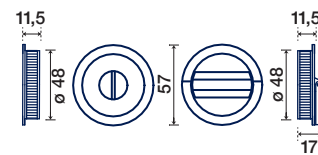

P-MM 48

FINITURE DISPONIBILI / FINISHES AVAILABLE

- OTTONE LUCIDO VERNIC. POLISHED BRASS
- CROMO LUCIDO POLISHED CHROME
- CROMO SATINATO SATIN CHROME