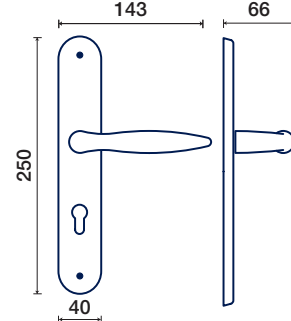

SOFT

FINITURE DISPONIBILI / FINISHES AVAILABLE

45 rosetta / rosette

*INOXBRASS

*INOXCHROME

CROMO LUCIDO
POLISHED CHROME

CROMO SATINATO
SATIN CHROME

NERO OPACO
MATT BLACK

50 I rosetta / rosette

*INOXBRASS

*INOXCHROME

CROMO SATINATO
SATIN CHROME

ANTICO OPACO
MATT ANTIQUE BRASS

NERO OPACO
MATT BLACK

45 rosetta / rosette

50 I rosetta / rosette

DK dry-keep

placca / plaques

400/45

400/50 I

400/32 S DK

400/P 23

ZAMA / ZAMAK

*PVD FINITURE GARANTITE / GUARANTEED FINISHES