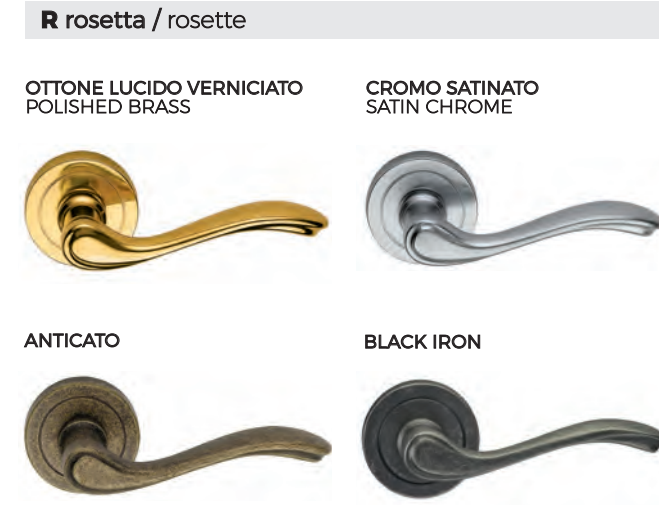

BUTTERFLY

FINITURE DISPONIBILI / FINISHES AVAILABLE

R rosetta / rosette

CROMO SATINATO
SATIN CHROME

*INOXBRASS

rosetta / rosette

DK dry-keep

250/45

250/32 DK

rosette - bocchette 10 mm
rosettes - escutcheon

ZAMA / ZAMAK

*PVD FINITURE GARANTITE / GUARANTEED FINISHES

APOLLO

FINITURE DISPONIBILI / FINISHES AVAILABLE

FINITURE DISPONIBILI / FINISHES AVAILABLE

R rosetta / rosette

110/50 R

rosette - bocchette 10 mm
rosettes - escutcheon

DK dry-keep

110/32 DK

placca / plaques

110/P 90

maniglione / pull handle