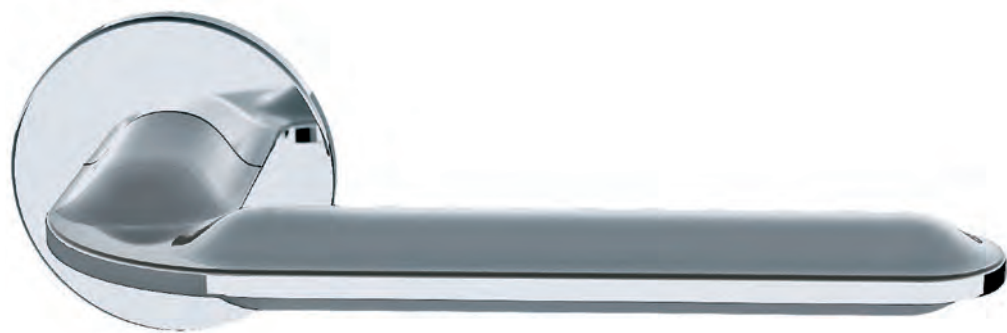

BUMP

FINITURE DISPONIBILI / FINISHES AVAILABLE

RT rosetta / rosette

CROMO LUCIDO
POLISHED CHROME

CROMO SATINATO
SATIN CHROME

BRONZO TREND
BRONZE TREND

*ANTRACITE

RT rosetta / rosette

DK dry-keep

1200/50 RT

1200/32 DK

rosette - bocchette 5 mm
rosettes - escutcheon

ZAMA / ZAMAK

*PVD FINITURE GARANTITE / GUARANTEED FINISHES