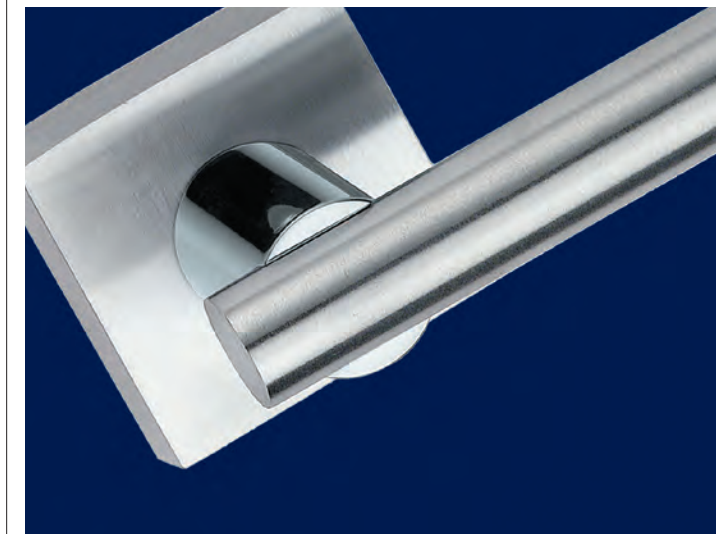

FINITURE DISPONIBILI / FINISHES AVAILABLE

Q rosetta / rosette

DK dry-keep

Q rosetta / rosette

**CROMO LUCIDO
POLISHED CHROME**

**CROMO SATINATO
SATIN CHROME**

**CROMO SATINATO / LUCIDO
SATIN / POLISHED CHROME**

745/50 Q

rosette - bocchette 10 mm
rosettes - escutcheon

745/32 Q DK