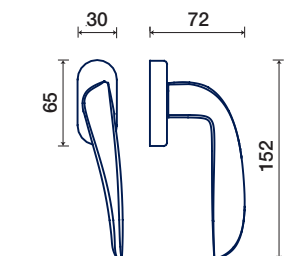

rosette - bocchette 10 mm
rosettes - escutcheon

OTTONE / BRASS

DK dry-keep

710/32 DK

FILOO

CDGL design

FINITURE DISPONIBILI / FINISHES AVAILABLE

RT rosetta / rosette