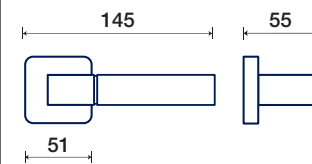

ZAMA / ZAMAK

FINITURE DISPONIBILI / FINISHES AVAILABLE

QR rosetta / rosette

DK dry-keep

QR rosetta / rosette

CROMO LUCIDO - CROMO SATINATO
POLISHED CHROME - SATIN CHROME

1550/50 QR

rosette - bocchette 10 mm
rosettes - escutcheon