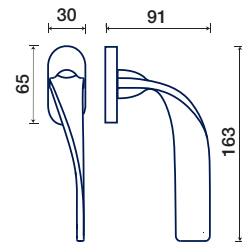

NICKEL SATINATO
SATIN NICKEL

*ANTRACITE

RT rosetta / rosette

DK dry-keep

1210/50 RT

1210/32 DK

rosette - bocchette 5 mm
rosettes - escutcheon

ZAMA / ZAMAK