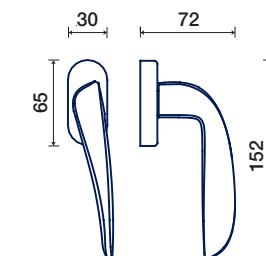

ARIA

FINITURE DISPONIBILI / FINISHES AVAILABLE

rosetta / rosette

710/50 I

OTTONE / BRASS

DK dry-keep

710/32 DK

ARIA Q

FINITURE DISPONIBILI / FINISHES AVAILABLE

QR rosetta / rosette

710/50 QR

OTTONE / BRASS

DK dry-keep

710/32 DK