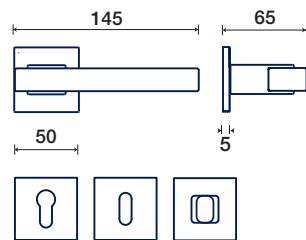

925/50 QT

rosette - bocchette 5 mm
rosettes - escutcheon