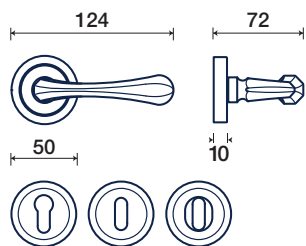

STAR

146/50 R

rosette - bocchette 10 mm
rosettes - escutcheon

OTTONE / BRASS

FINITURE DISPONIBILI / FINISHES AVAILABLE

R rosetta / rosette

OTTONE LUCIDO VERNICIATO
POLISHED BRASS

ANTICATO

BLACK IRON

vedi pag. 158
see page

FINITURE DISPONIBILI / FINISHES AVAILABLE

P 90 placca / plaques

BLACK IRON

ANTICATO

OTTONE LUCIDO VERNICIATO
POLISHED BRASS