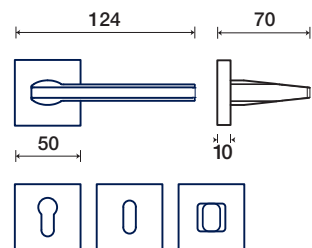

Q rosetta / rosette

DK dry-keep

1310/50 Q