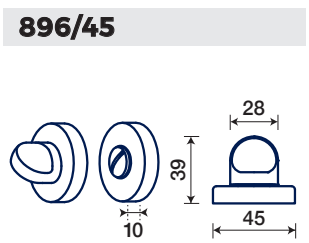

45

BOCCHETTA Ø 45 mm
ESCUTCHEON Ø 45 mm

FINITURE DISPONIBILI / FINISHES AVAILABLE

- *INOXBRASS
- CROMO LUCIDO
  POLISHED CHROME
- OTTONE LUCIDO VERNIC.
  POLISHED BRASS
- CROMO SATINATO
  SATIN CHROME
- NICKEL SATINATO
  SATIN NICKEL
- NERO OPACO
  MATT BLACK

*PVD FINITURE GARANTITE / GUARANTEED FINISHES

50 I

BOCCHETTA Ø 50 mm
ESCUTCHEON Ø 50 mm

FINITURE DISPONIBILI / FINISHES AVAILABLE

- *INOXBRASS
- CROMO LUCIDO
  POLISHED CHROME
- OTTONE LUCIDO VERNIC.
  POLISHED BRASS
- CROMO SATINATO
  SATIN CHROME
- NICKEL SATINATO
  SATIN NICKEL
- NERO OPACO
  MATT BLACK
- BRONZO TREND
  BRONZE TREND
- ANTICO OPACO
  MATT ANTIQUE BRASS
- BIANCO
  WHITE

*PVD FINITURE GARANTITE / GUARANTEED FINISHES

896/45

NOTTOLINO WC CON
ROSETTA Ø 45 mm
THUMBTURN WITH
ROSE Ø 45 mm

FINITURE DISPONIBILI / FINISHES AVAILABLE

- *INOXBRASS
- CROMO LUCIDO
  POLISHED CHROME
- NICKEL SATINATO
  SATIN NICKEL
- *INOXCHROME
- CROMO SATINATO
  SATIN CHROME
- NERO OPACO
  MATT BLACK
- OTTONE LUCIDO VERNIC.
  POLISHED BRASS

*PVD FINITURE GARANTITE / GUARANTEED FINISHES

896/50 I

NOTTOLINO WC CON
ROSETTA Ø 50 mm
THUMBTURN WITH
ROSE Ø 50 mm

FINITURE DISPONIBILI / FINISHES AVAILABLE

- *INOXBRASS
- CROMO LUCIDO
  POLISHED CHROME
- OTTONE LUCIDO VERNIC.
  POLISHED BRASS
- CROMO SATINATO
  SATIN CHROME
- NICKEL SATINATO
  SATIN NICKEL
- NERO OPACO
  MATT BLACK
- BRONZO TREND
  BRONZE TREND
- ANTICO OPACO
  MATT ANTIQUE BRASS
- BIANCO
  WHITE

*PVD FINITURE GARANTITE / GUARANTEED FINISHES