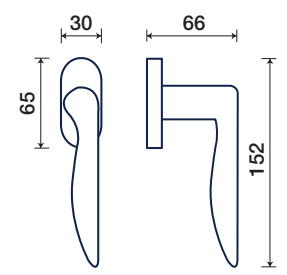

309/32 DK

OTTONE / BRASS