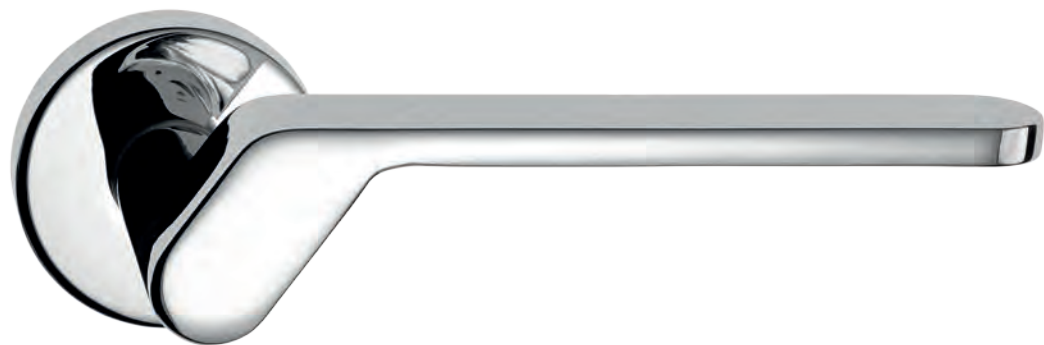

Q rosetta / rosette

DK dry-keep

860/51 Q

860/31 Q DK

rosette - bocchette 10 mm
rosettes - escutcheon

ZAMA / ZAMAK

SIGMA

archivio
FRASCIO 1978
arch.
Lorenzo Rosa
Fauzza