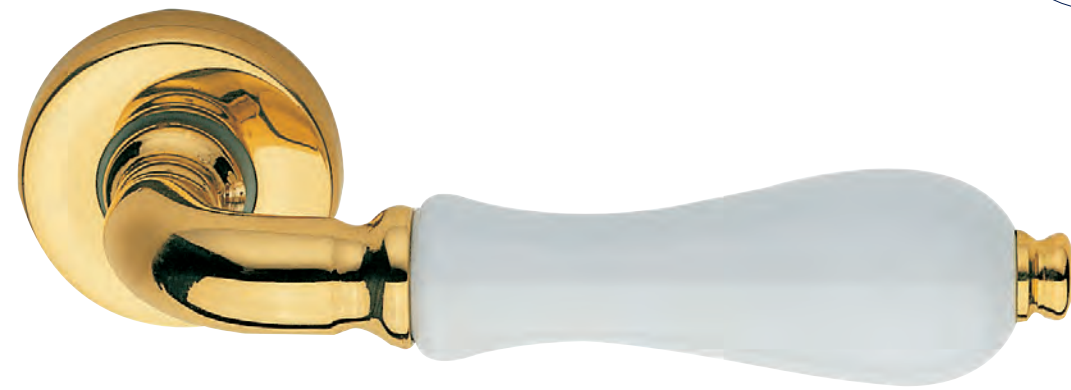

MIMOSA

FRASCIO
design