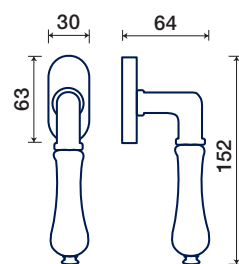

192/45

rosette - bocchette 10 mm
rosettes - escutcheon

DK dry-keep

192/32 S DK

placca / plaques

192/P 90

OTTONE - CERAMICA / BRASS - CERAMIC

STAR