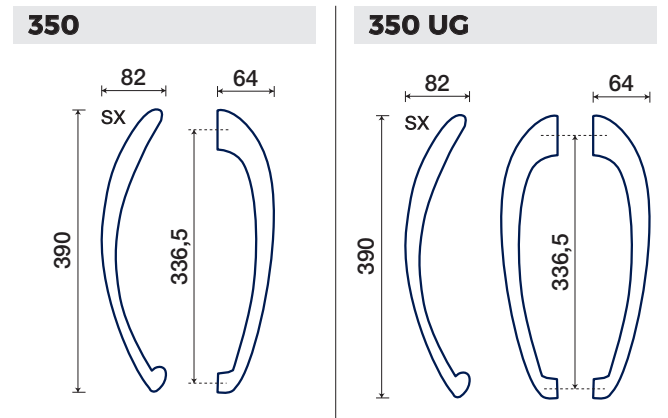

- *INOXBRASS
- OTTONE LUCIDO VERNIC.
POLISHED BRASS
- CROMO SATINATO
SATIN CHROME
- *ANTRACITE

ARPA

BCF design

MANIGLIONI / PULL HANDLES

FINITURE DISPONIBILI / FINISHES AVAILABLE

- *INOXBRASS
- *INOXCHROME