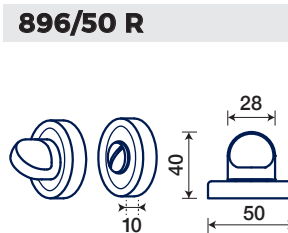

FINITURE DISPONIBILI / FINISHES AVAILABLE

*INOXBRASS	CROMO LUCIDO POLISHED CHROME	NERO OPACO MATT BLACK	ANTICATO
OTTONE LUCIDO VERNIC. POLISHED BRASS	CROMO SATINATO SATIN CHROME	BRONZO TREND BRONZE TREND	ANTICO OPACO MATT ANTIQUE BRASS
OTTONE SATINATO VERN. SATIN BRASS	NICKEL SATINATO SATIN NICKEL	BLACK IRON	

*PVD FINITURE GARANTITE / GUARANTEED FINISHES