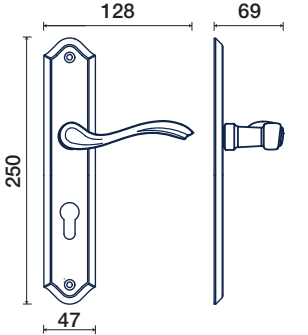

R rosetta / rosette

110/50 R

rosette - bocchette 10 mm
rosettes - escutcheon

DK dry-keep

110/32 DK

placca / plaques

110/P 90

maniglione / pull handle