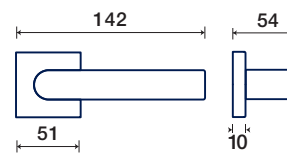

ATON

FRASCIO
design

ATON Q

FRASCIO
design

FINITURE DISPONIBILI / FINISHES AVAILABLE

I rosetta / rosette

DK dry-keep

I rosetta / rosette

CROMO LUCIDO
POLISHED CHROME

CROMO SATINATO
SATIN CHROME

930/50 I

rosette - bocchette 10 mm
rosettes - escutcheon

ZAMA / ZAMAK

930/32 DK

FINITURE DISPONIBILI / FINISHES AVAILABLE

Q rosetta / rosette

DK dry-keep

Q rosetta / rosette

CROMO LUCIDO
POLISHED CHROME

CROMO SATINATO
SATIN CHROME

930/51 Q

rosette - bocchette 10 mm
rosettes - escutcheon

ZAMA / ZAMAK

930/31 Q DK