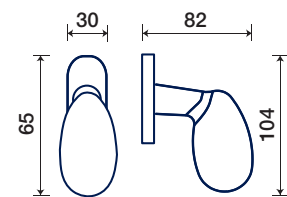

DK dry-keep

796/50 I

rosette - bocchette 10 mm
rosettes - escutcheon

796/50 RT

rosette - bocchette 5 mm
rosettes - escutcheon

796/32 DK

OTTONE / BRASS

*PVD FINITURE GARANTITE / GUARANTEED FINISHES