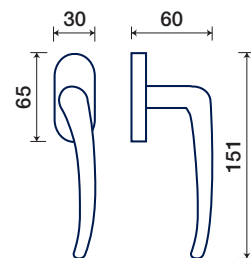

I rosetta / rosette

403/50 I

rosette - bocchette 10 mm
rosettes - escutcheon

DK dry-keep

403/32 DK

placca / plaques

403/P 23

OTTONE / BRASS