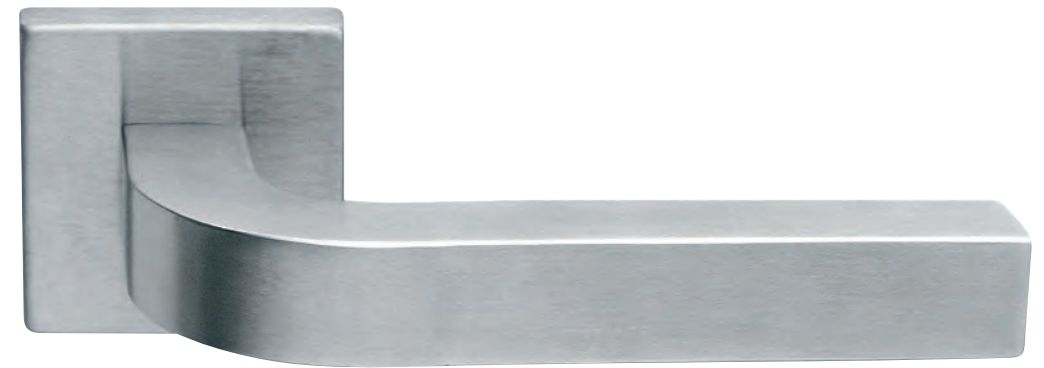

rosette - bocchette 10 mm
rosettes - escutcheon

ACCIAIO / STAINLESS STEEL

220/31 Q DK

BETA

FRASCIO
design

FINITURE DISPONIBILI / FINISHES AVAILABLE

Q rosetta / rosette

DK dry-keep