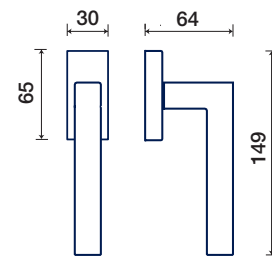

rosette - bocchette 10 mm
rosettes - escutcheon

ACCIAIO / STAINLESS STEEL

220/31 Q DK

BETA

FRASCIO
design

FINITURE DISPONIBILI / FINISHES AVAILABLE

Q rosetta / rosette

DK dry-keep