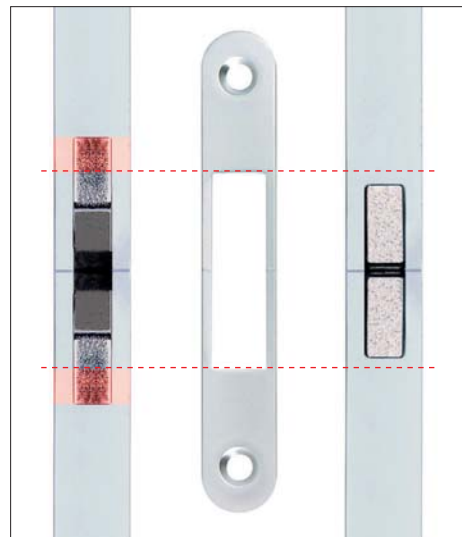

In order to allow improved closing, the dimensions of the strike have been modified.

Two opposing hooks throw throws from the lock forend and rotate onto the striker plate when closing.