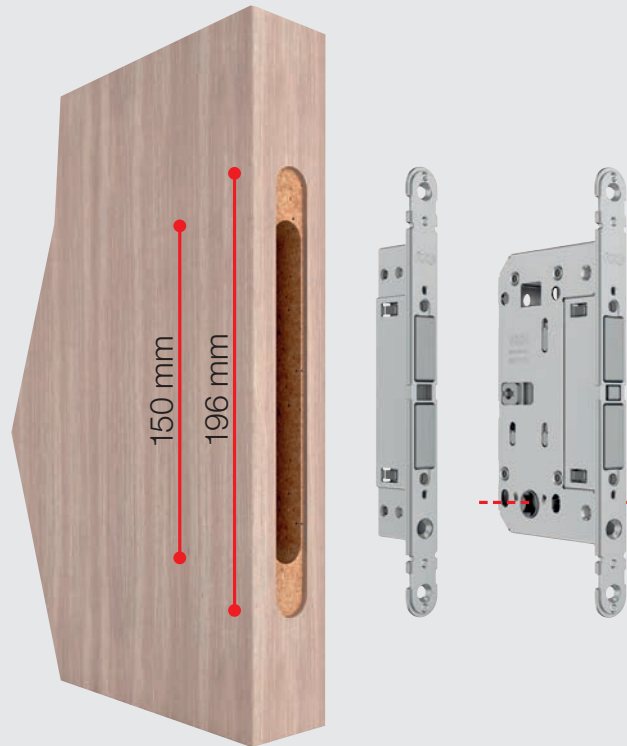

## Easy-Touch

- Strikers for **wooden doors**
- Suitable for **Touch** and **Touch & Close**
- When the striker is used with **Touch & Close**, remove the cap

## Alu-Touch

- Striker for **aluminium doors**
- Suitable for **Touch** and **Touch & Close**
- When the striker is used with **Touch & Close**, remove the cap

## Lock and striker positioning

**Touch** positioning with **Minimal-Touch**, **Easy-Touch** and **Alu-Touch** strikers.

**Touch & Close** positioning with **Minimal-Touch**, **Easy-Touch** and **Alu-Touch** strikers. When the striker is used with **Touch & Close**, remove the cap.

**Minimal-Touch** is interchangeable with **Minimal** and **Easy-Fix** with 1,2 mm thickness.