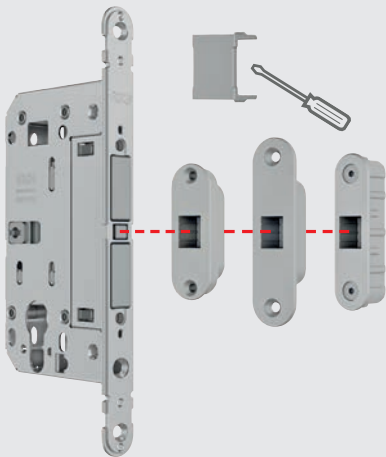

## Alu-Touch

- Striker for **aluminium doors**
- Suitable for **Touch** and **Touch & Close**
- When the striker is used with **Touch & Close**, remove the cap

## Lock and striker positioning

**Touch** positioning with **Minimal-Touch**, **Easy-Touch** and **Alu-Touch** strikers.

**Touch & Close** positioning with **Minimal-Touch**, **Easy-Touch** and **Alu-Touch** strikers. When the striker is used with **Touch & Close**, remove the cap.