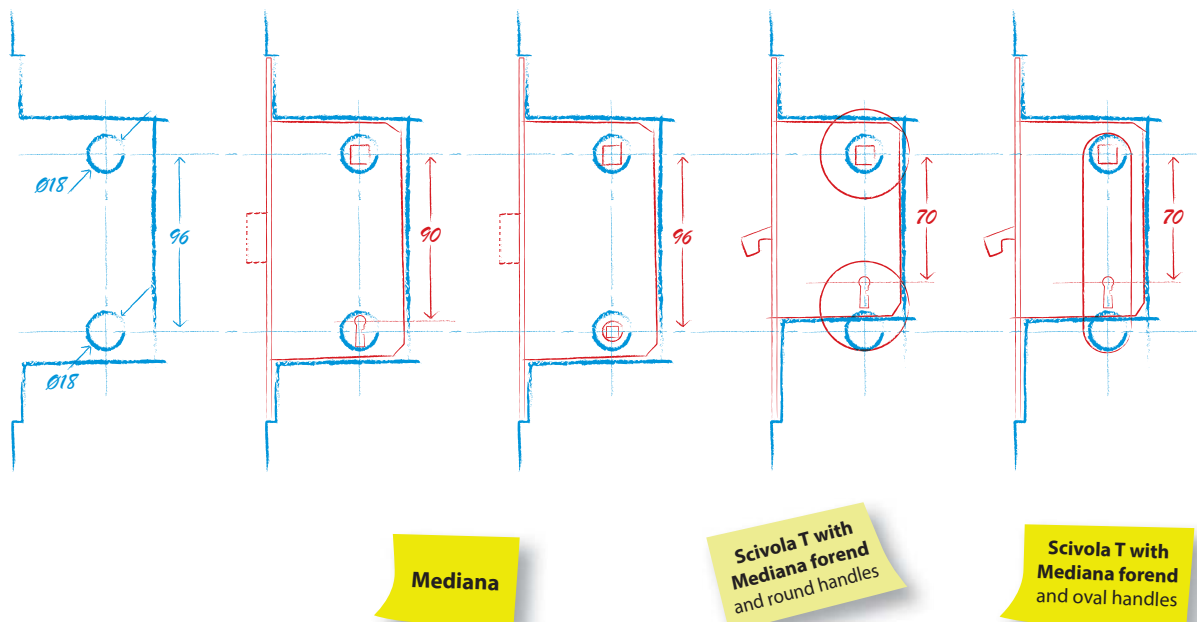

Scivola T with Mediana forend and round handles

Scivola T with Mediana forend and oval handles

Scivola T meets Mediana family

The drill of Scivola T grants the complete interchangeability with Mediana locks for swinging doors.

Mediana