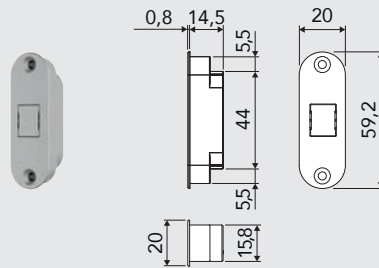

Minimal-Touch