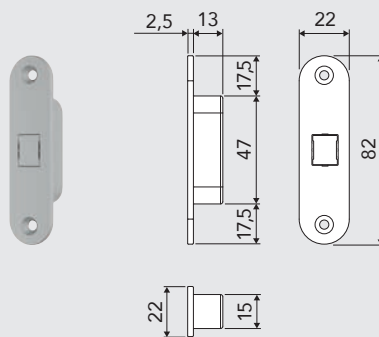

Easy-Touch

- Strikers for **wooden doors**
- Suitable for **Touch** and **Touch & Close**
- When the striker is used with **Touch & Close**, remove the cap