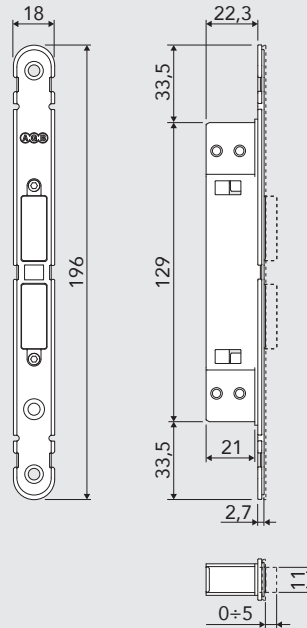

Technical details

Touch

- **Touch**, adjustable magnetic door catcher
- Available finishes: **Grey RAL 7036**, **Matt black**, **Matt white**