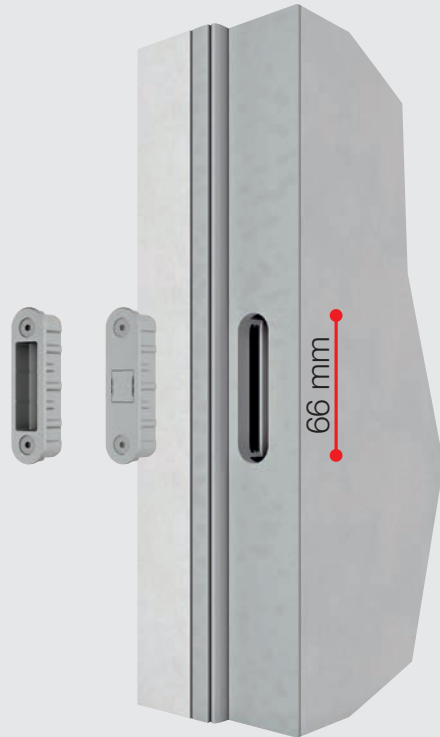

Alu-Touch is interchangeable with **Alutop**.