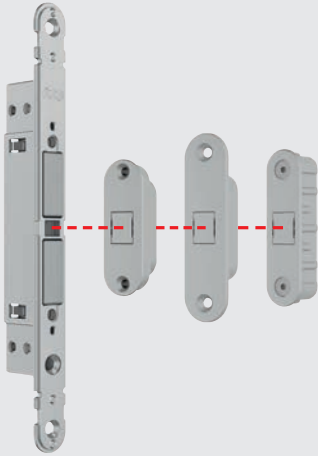

## Easy-Touch

- Strikers for **wooden doors**
- Suitable for **Touch** and **Touch & Close**
- When the striker is used with **Touch & Close**, remove the cap

## Alu-Touch

- Striker for **aluminium doors**
- Suitable for **Touch** and **Touch & Close**
- When the striker is used with **Touch & Close**, remove the cap

## Lock and striker positioning

**Touch** positioning with **Minimal-Touch**, **Easy-Touch** and **Alu-Touch** strikers.

**Touch & Close** positioning with **Minimal-Touch**, **Easy-Touch** and **Alu-Touch** strikers. When the striker is used with **Touch & Close**, remove the cap.