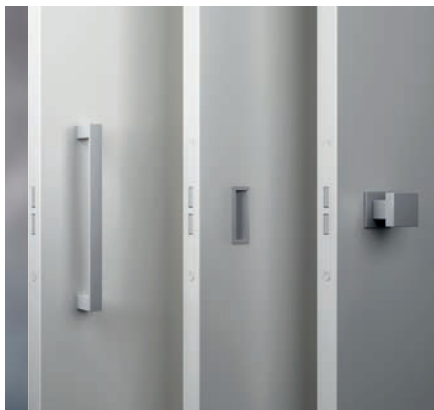

TOUCH

free to choose the handle

A new concept of closure

The door stays in closing position thanks to the magnetic force, contactless.
No need for standard latch.

Unleash the designer's creativity!

With **Touch**, the handle is released from the unlock function: it just helps to push and pull the door. The designer's creativity is free to create new handle shapes and to integrate the handle in the door design.