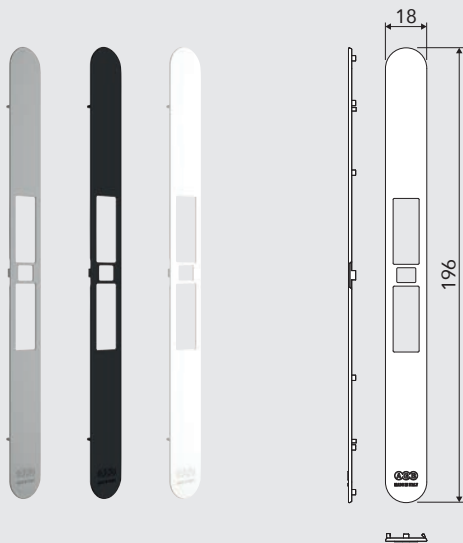

- The cover hides the fixing screws of **Touch & Close**
- Available finishes: **Matt chromium plated, Matt black, Matt white**