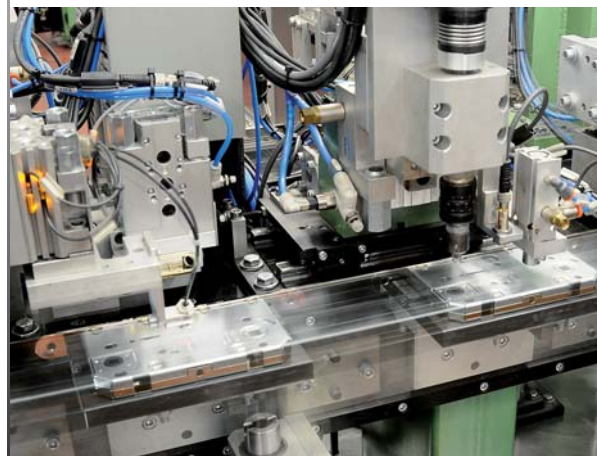

Total quality

100% MADE IN ITALY

The fully automated production process ensures the testing of every single lock produced.