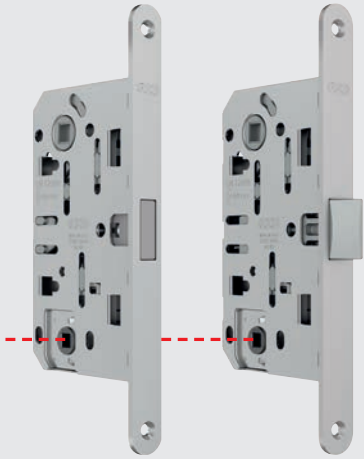

One milling, unlimited solutions!

The standard milling allow to choose between **Touch** and a traditional handle, even when the frame has been already installed or simply replacing the sash.

Touch and **Touch & Close** are compatible with the milling for **Polaris 2XT** and **Mediana Evolution**.