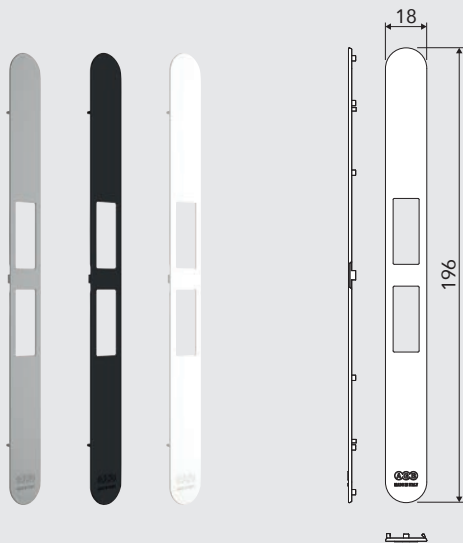

- The cover hides the fixing screws of **Touch**
- Available finishes: **Matt chromium plated, Matt black, Matt white**