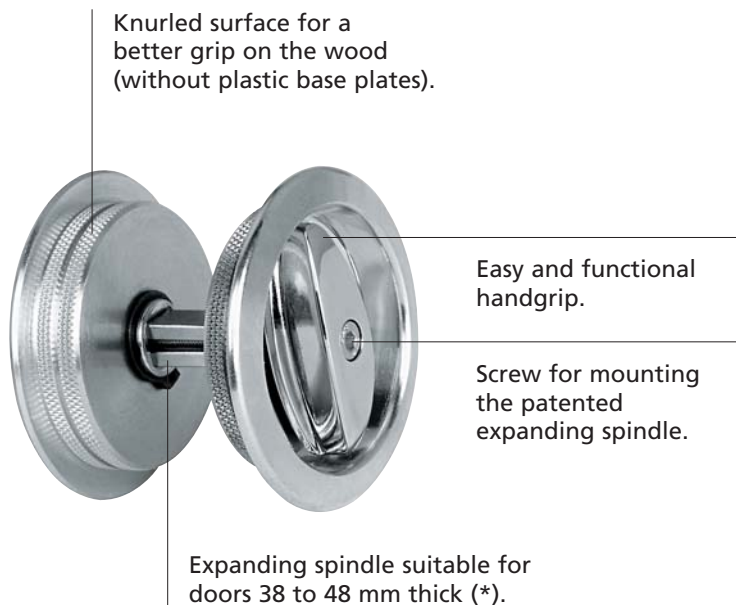

SCIVOLA TT - Lock for sliding doors

Handles with patented fast fixing

(*): 34-53 mm with proper components.

Round handle kits

A	1		1		1	1		
B	1	1	1	1	1		2	
E			1					2
G			1				2	
M	1 (*)	1	1				2	
P	1		1	1	1			
Q			1		1	1		
S			1	1	1		2	

Oval handle kits

C	1		1	1	1			
D	1	1	1			2		
F			1				2	
H			1					2
N	1 (*)	1	1					2
R			1	1	1			
T			1			2		
V			1	2				

(*): Lock with key only.

NB. Refer to the price list in force to check the availability of the finishes.