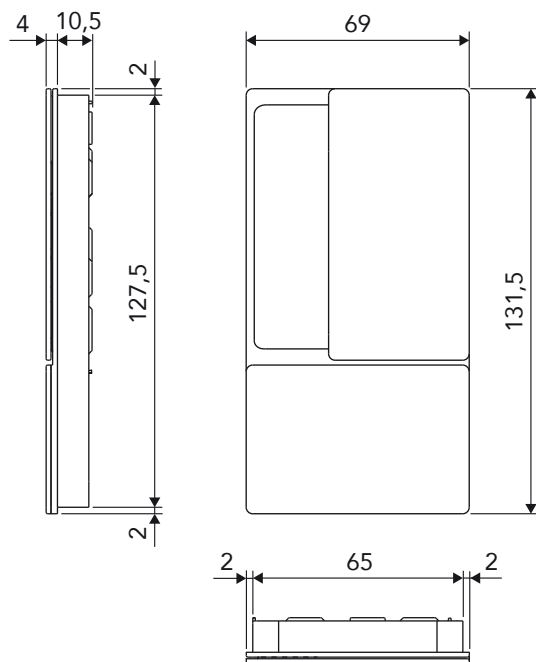

ТЕХНИЧЕСКИЕ ДАННЫЕ