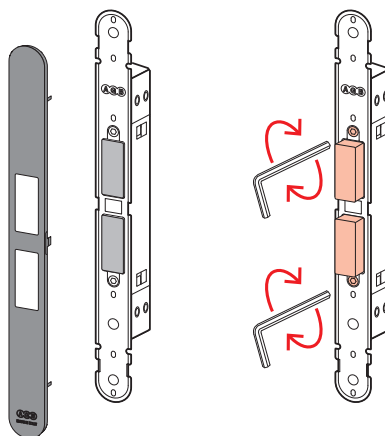

When the door is open, the magnets retract and stay flush with the forend, giving a minimal design to the door and avoiding problems caused by any protrusion.

The cover is removable and hides the fixing screws and the adjustment grubs of the magnets.

Rotating the grubs increases the working stroke of the magnetic latches and therefore the force of attraction between the sash part and the frame.