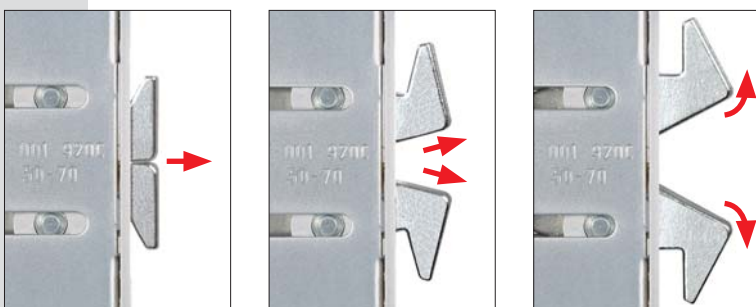

In order to allow improved closing, the dimensions of the strike have been modified.

Two opposing hooks throw throws from the lock forend and rotate onto the striker plate when closing.