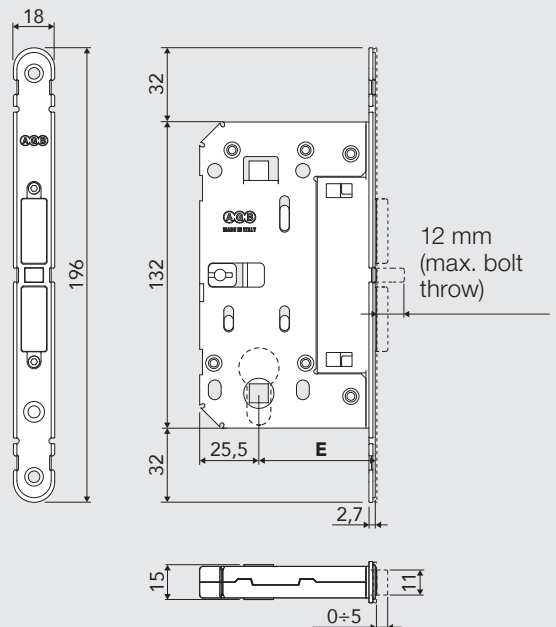

Touch & Close

- **Touch & Close** lock with adjustable magnetic door catcher
- **Bathroom** and **cylinder** lock are available
- Backset (E) **50** and **60**
- Available finishes: **Grey RAL 7036**, **Matt black**, **Matt white**

Touch & Close dimensions are the same both for bathroom and cylinder versions