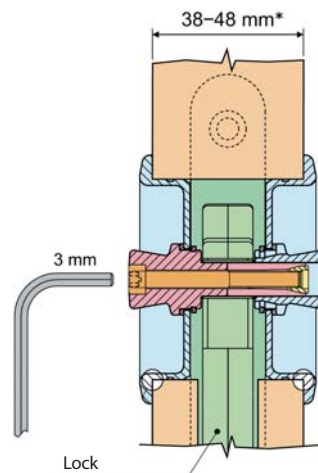

## Handles with patented fast fixing

(\*): 34-53 mm with proper components.

Round handle kits

A	1		1		1	1		
B	1	1	1	1	1		2	
E			1					2
G			1				2	
M	1 (*)	1	1				2	
P	1		1	1	1			
Q			1		1	1		
S			1	1	1		2	